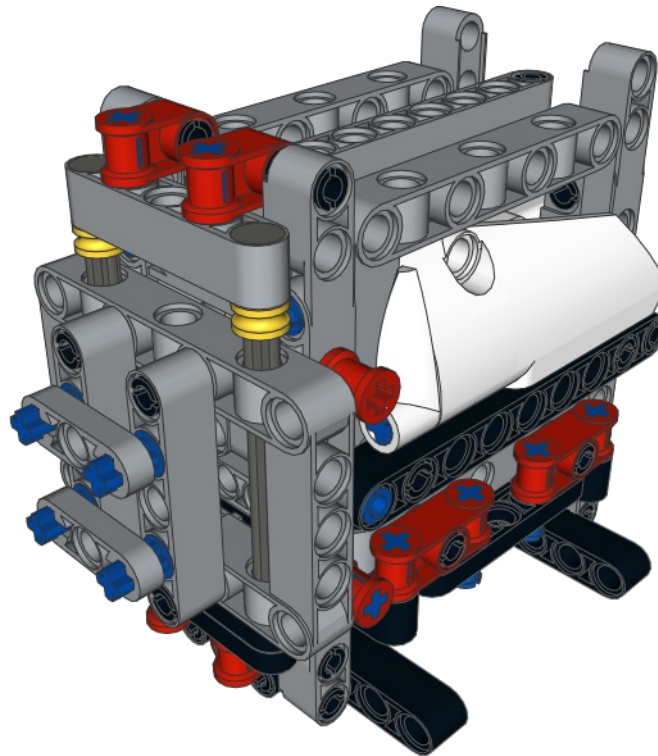

LEGO® Plott3r Pen Holder

(v2 - 8th July 2017)

By Jerry Nicholls

Website: <http://r.jander.me.uk/>

This work is licensed under the Creative Commons Attribution-ShareAlike 4.0 International License.

To view a copy of this license, visit <http://creativecommons.org/licenses/by-sa/4.0/>.

1

1x 4x

2

4x 4x

3

8x 4x

4

2x 7
2x