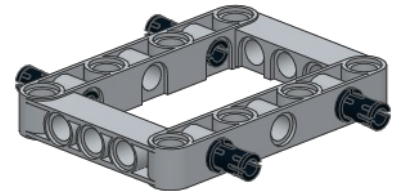

LEGO® Plott3r Pen Holder

(v2 - 8th July 2017)

By Jerry Nicholls

Website: <http://r.jander.me.uk/>

This work is licensed under the Creative Commons Attribution-ShareAlike 4.0 International License.

To view a copy of this license, visit <http://creativecommons.org/licenses/by-sa/4.0/>.

1

1x 4x

2

4x 4x

3

8x 4x

4

2x 7
2x