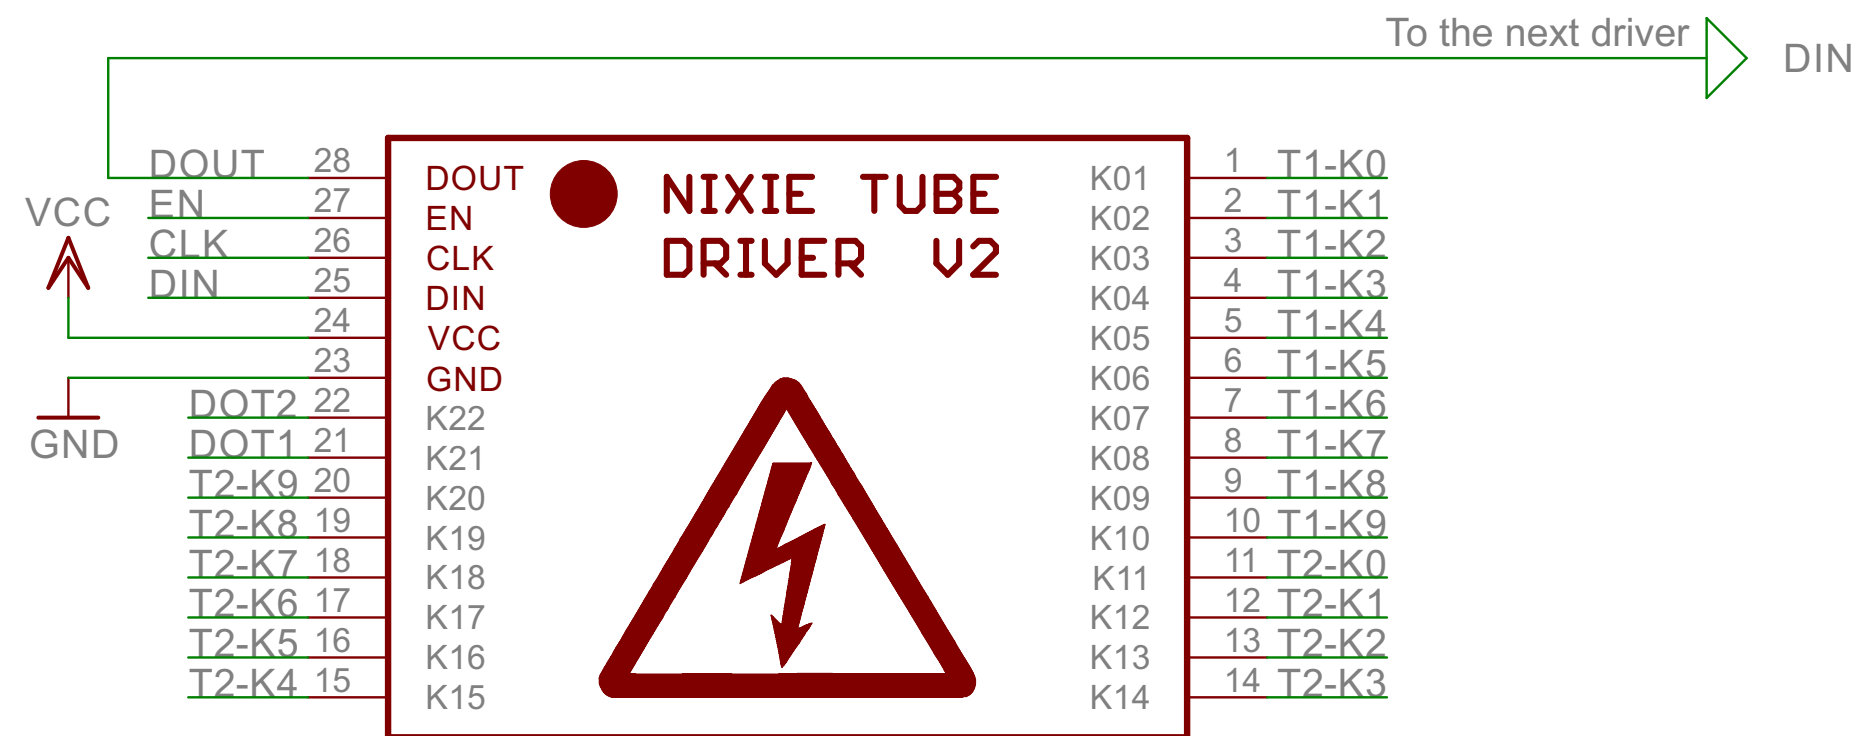

B

B

C

C

D

D

HOW TO DRIVE NIXIE TUBES		NIXIE TUBE DRIVER SERIAL CONNECTION	
		WWW.NIXIETESTER.COM	
Date: 8 MARCH 2020		Design: Marcin Saj	Sheet: 1/1
			V2

1