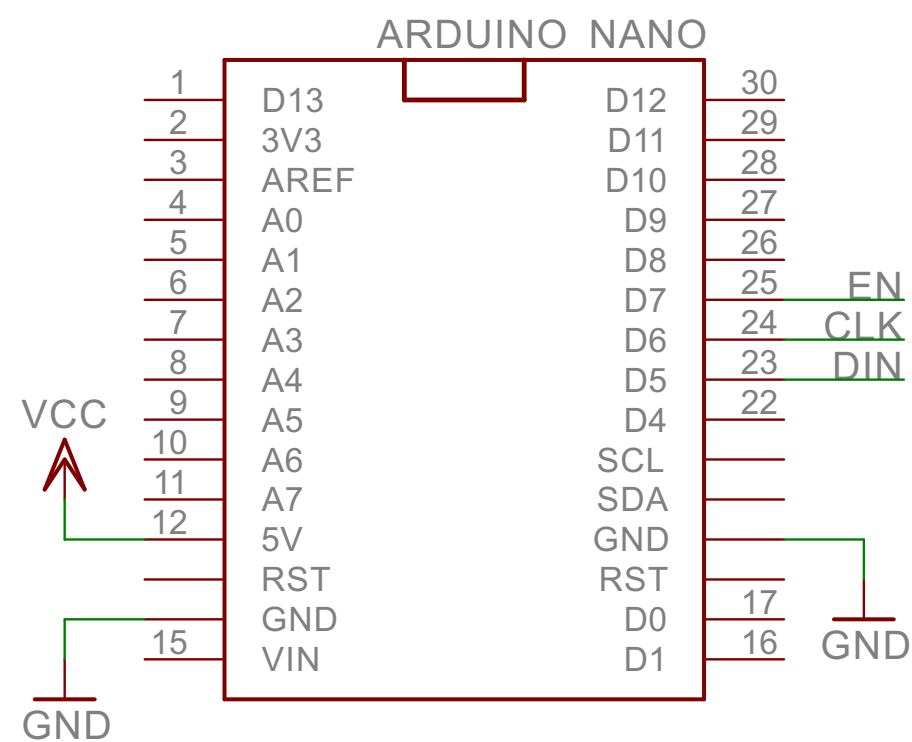

B

B

C

C

D

D

HOW TO DRIVE NIXIE TUBES		NIXIE TUBE DRIVER SERIAL CONNECTION	
		WWW.NIXIETESTER.COM	
Date: 8 MARCH 2020		Design: Marcin Saj	Sheet: 1/1
			V2

1

2

3

4

5

6