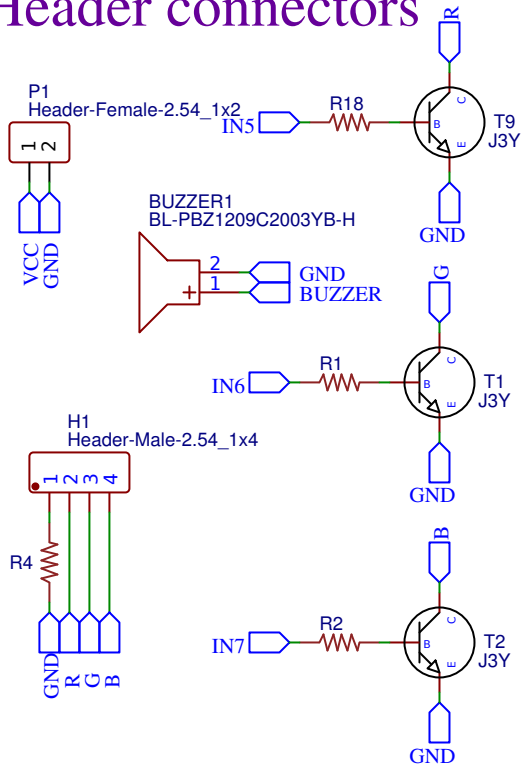

NodeMCU WEATHER STATION

Header connectors

MCU NodeMCU ESP8266

Sensor & Display

TITLE: NODEMCU WEATHER STATION		REV: 1.0
Company: MEGA DAS		Sheet: 1/1
Date: 2019-06-14	Drawn By: BEE_MB	