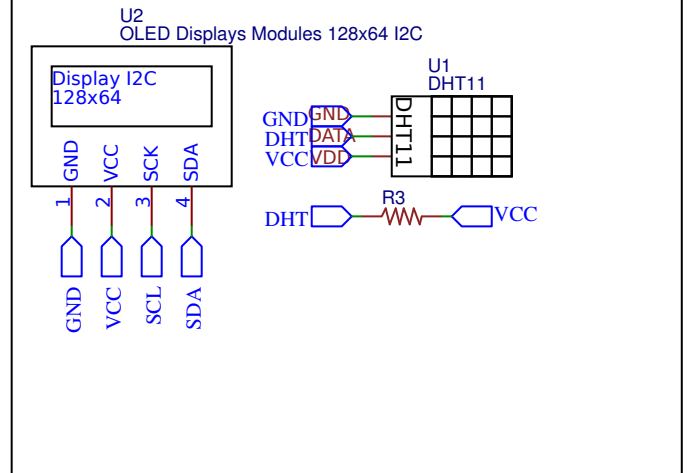

NodeMCU WEATHER STATION

Header connectors

MCU NodeMCU ESP8266

Sensor & Display

TITLE: NODEMCU WEATHER STATION		REV: 1.0
Company: MEGA DAS		Sheet: 1/1
Date: 2019-06-14	Drawn By: BEE_MB	