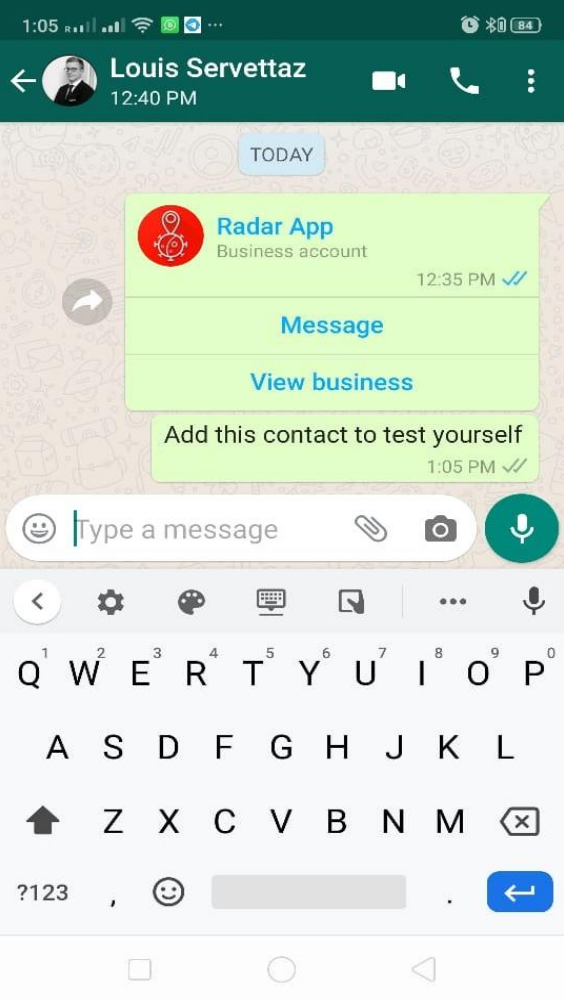

Together Against Corona!

We built a dashboard for authorized health professionals to follow the evolution of the COVID 19 outbreak in Africa

DASHBOARD

Dashboard

CASES

List

0 
Infected

0 
Suspicious

We collect data from 3 sources: Android app, Whatsapp bot and USSD Menu

Android application

Whatsap bot

USSD Menu

Android application

Whatsapp BOT

USSD Menu