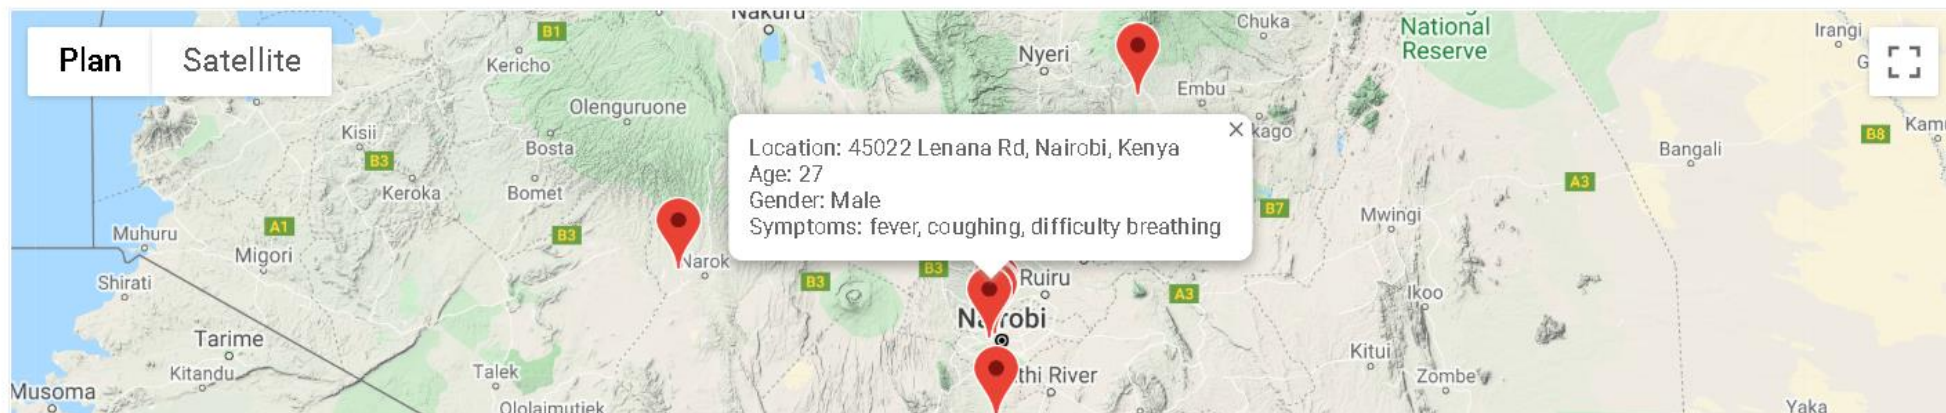

We built a dashboard for authorized health professionals to follow the evolution of the COVID 19 outbreak in Africa

DASHBOARD

Dashboard

CASES

List

0
Infected

0
Suspicious

18
Healthy

0
Deaths

18
Users

Age

25

50

Symptoms

Cough x Fever x

Difficulty Breathing x

Cases

Suspicious x

Filter

Time Period

Day 2

Gender

Male