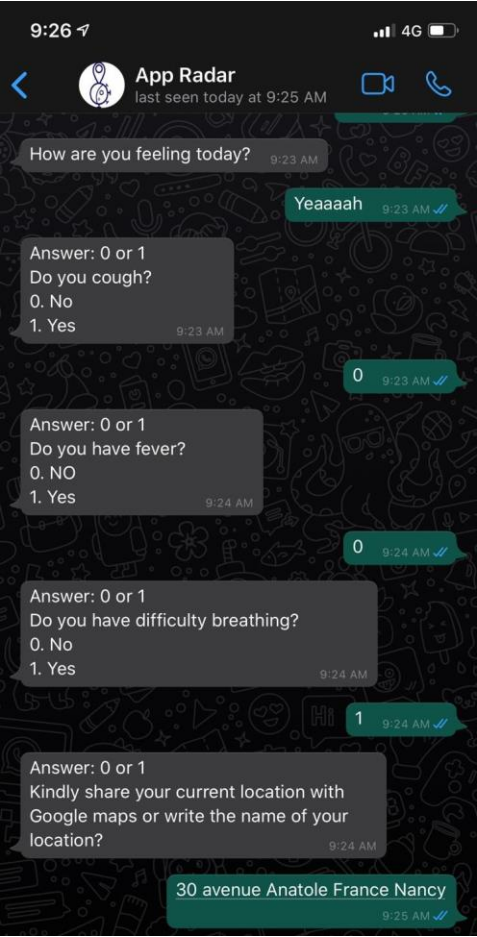

We collect data from 3 sources: Android app, Whatsapp bot and USSD Menu

Android application

Whatsap bot

USSD Menu

Android application

Whatsapp BOT

USSD Menu