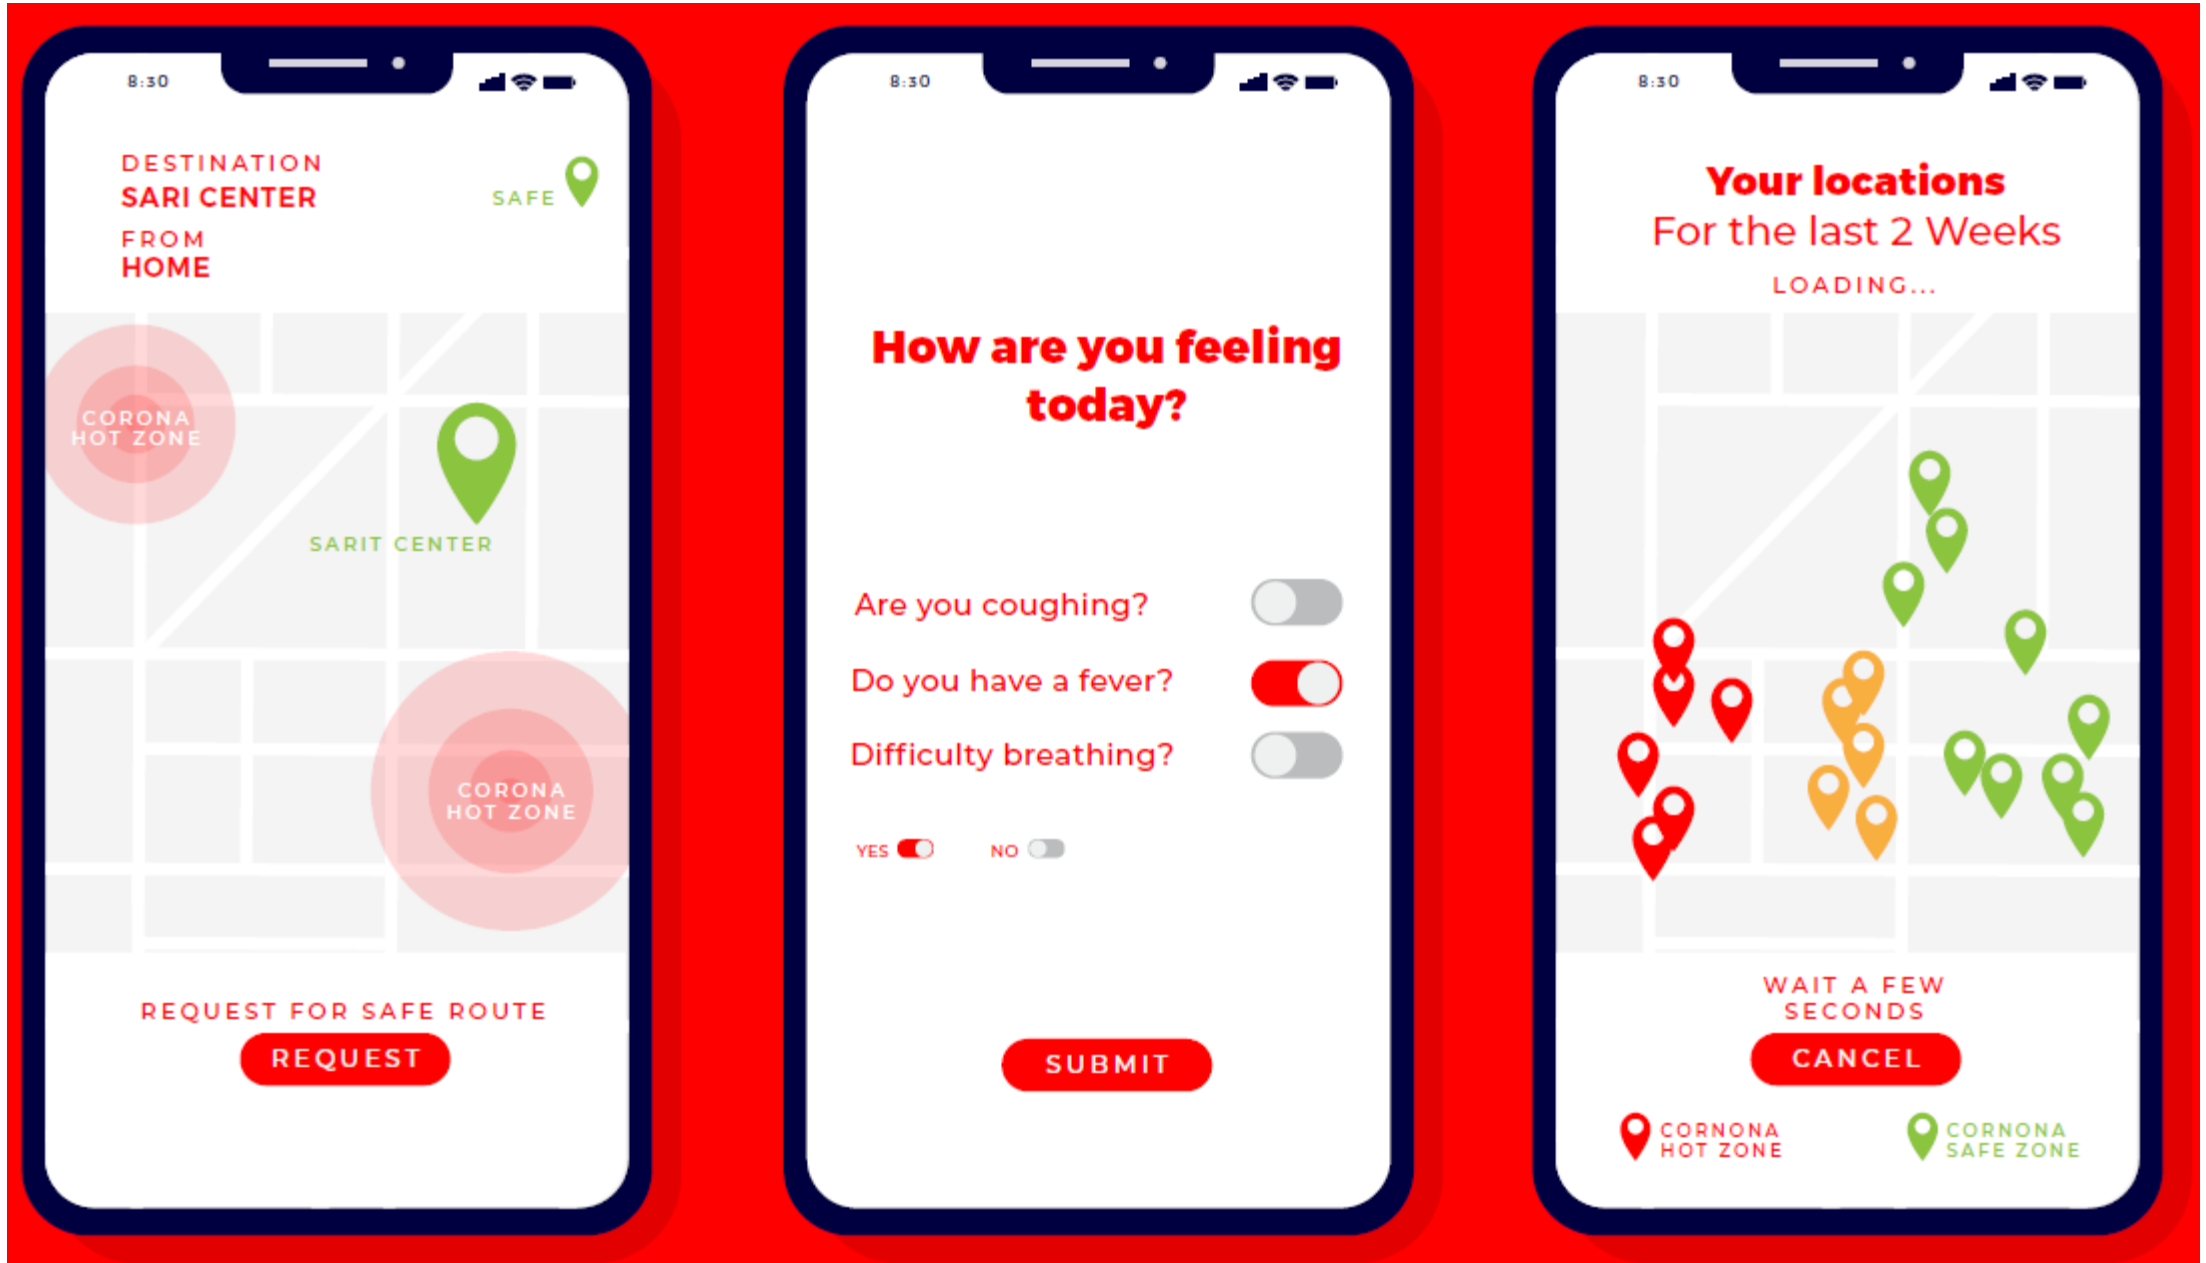

0 **Deaths**

18 **Users**

Age:

Symptoms:

Cases: [📄 CSV Export](#)

State	Age	Gender	Symptoms
Unnamed Road, Kenya	27	Male	
Unnamed Road, Kenya	27	Male	
45022 Lenana Rd, Nairobi, Kenya	27	Male	
45022 Lenana Rd, Nairobi, Kenya	27	Male	
14, Nairobi, Kenya	27	Male	

We collect data from 3 sources: Android app, Whatsapp bot and USSD Menu

Android application

Whatsap bot

USSD Menu

Android application

Whatsapp BOT

USSD Menu