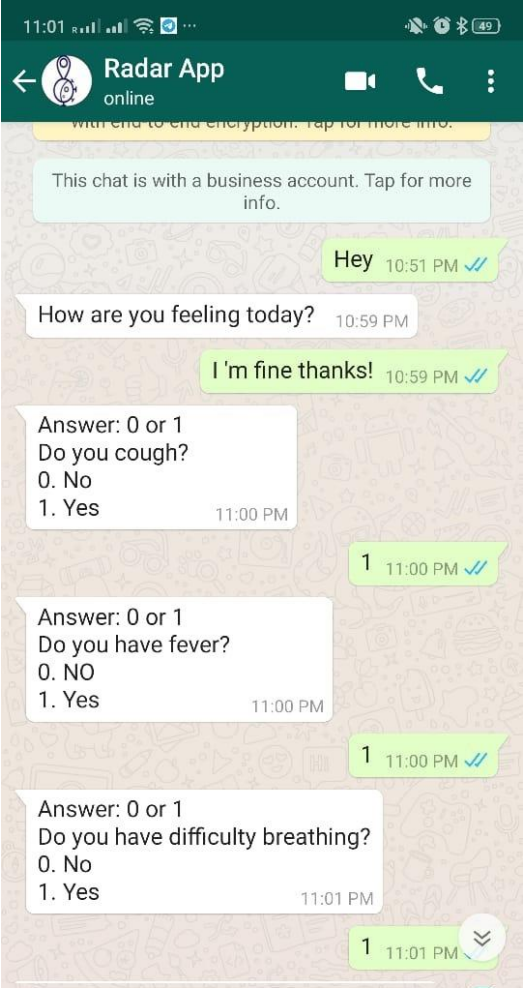

Together Against Corona!

We built a dashboard for authorized health professionals to follow the evolution of the COVID 19 outbreak in Africa

DASHBOARD

Dashboard

CASES

List

0 
Infected

0 
Suspicious

We collect data from 3 sources: Android app, Whatsapp bot and USSD Menu

Android application

Whatsap bot

USSD Menu

Android application

Whatsapp BOT

USSD Menu