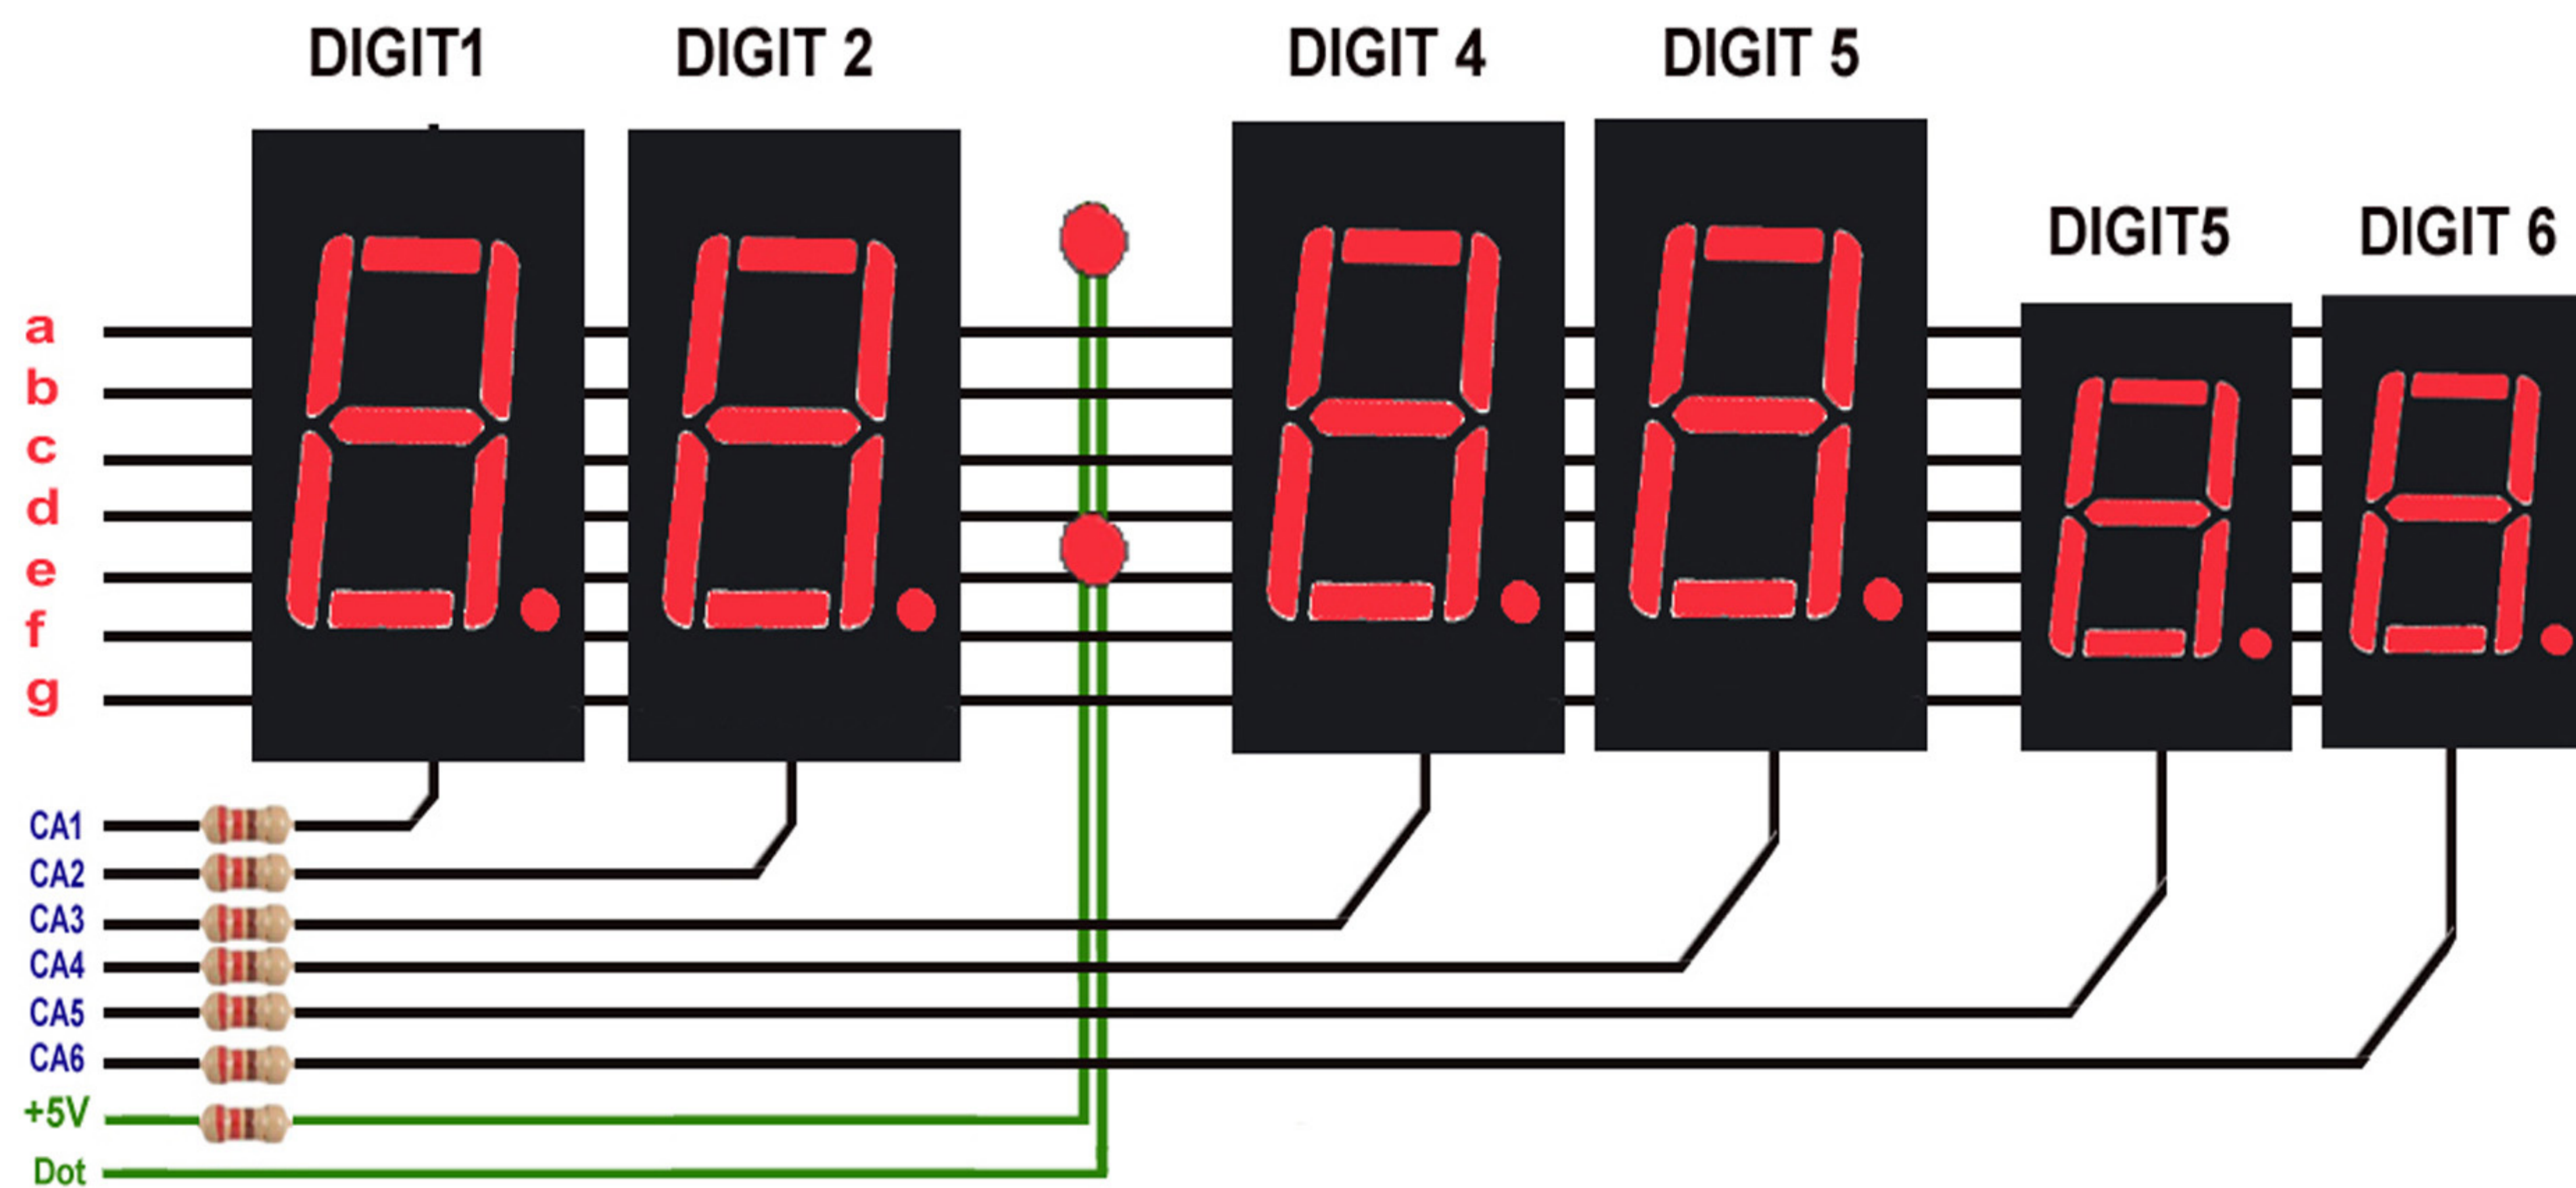

# LED SEVEN SEGMENT CLOCK WITH SECOND , HOUR CHIME AND ALARM USING ARDUINO NANO

## DISPLAY

## ARDUINO NANO

## DS3231 RTC