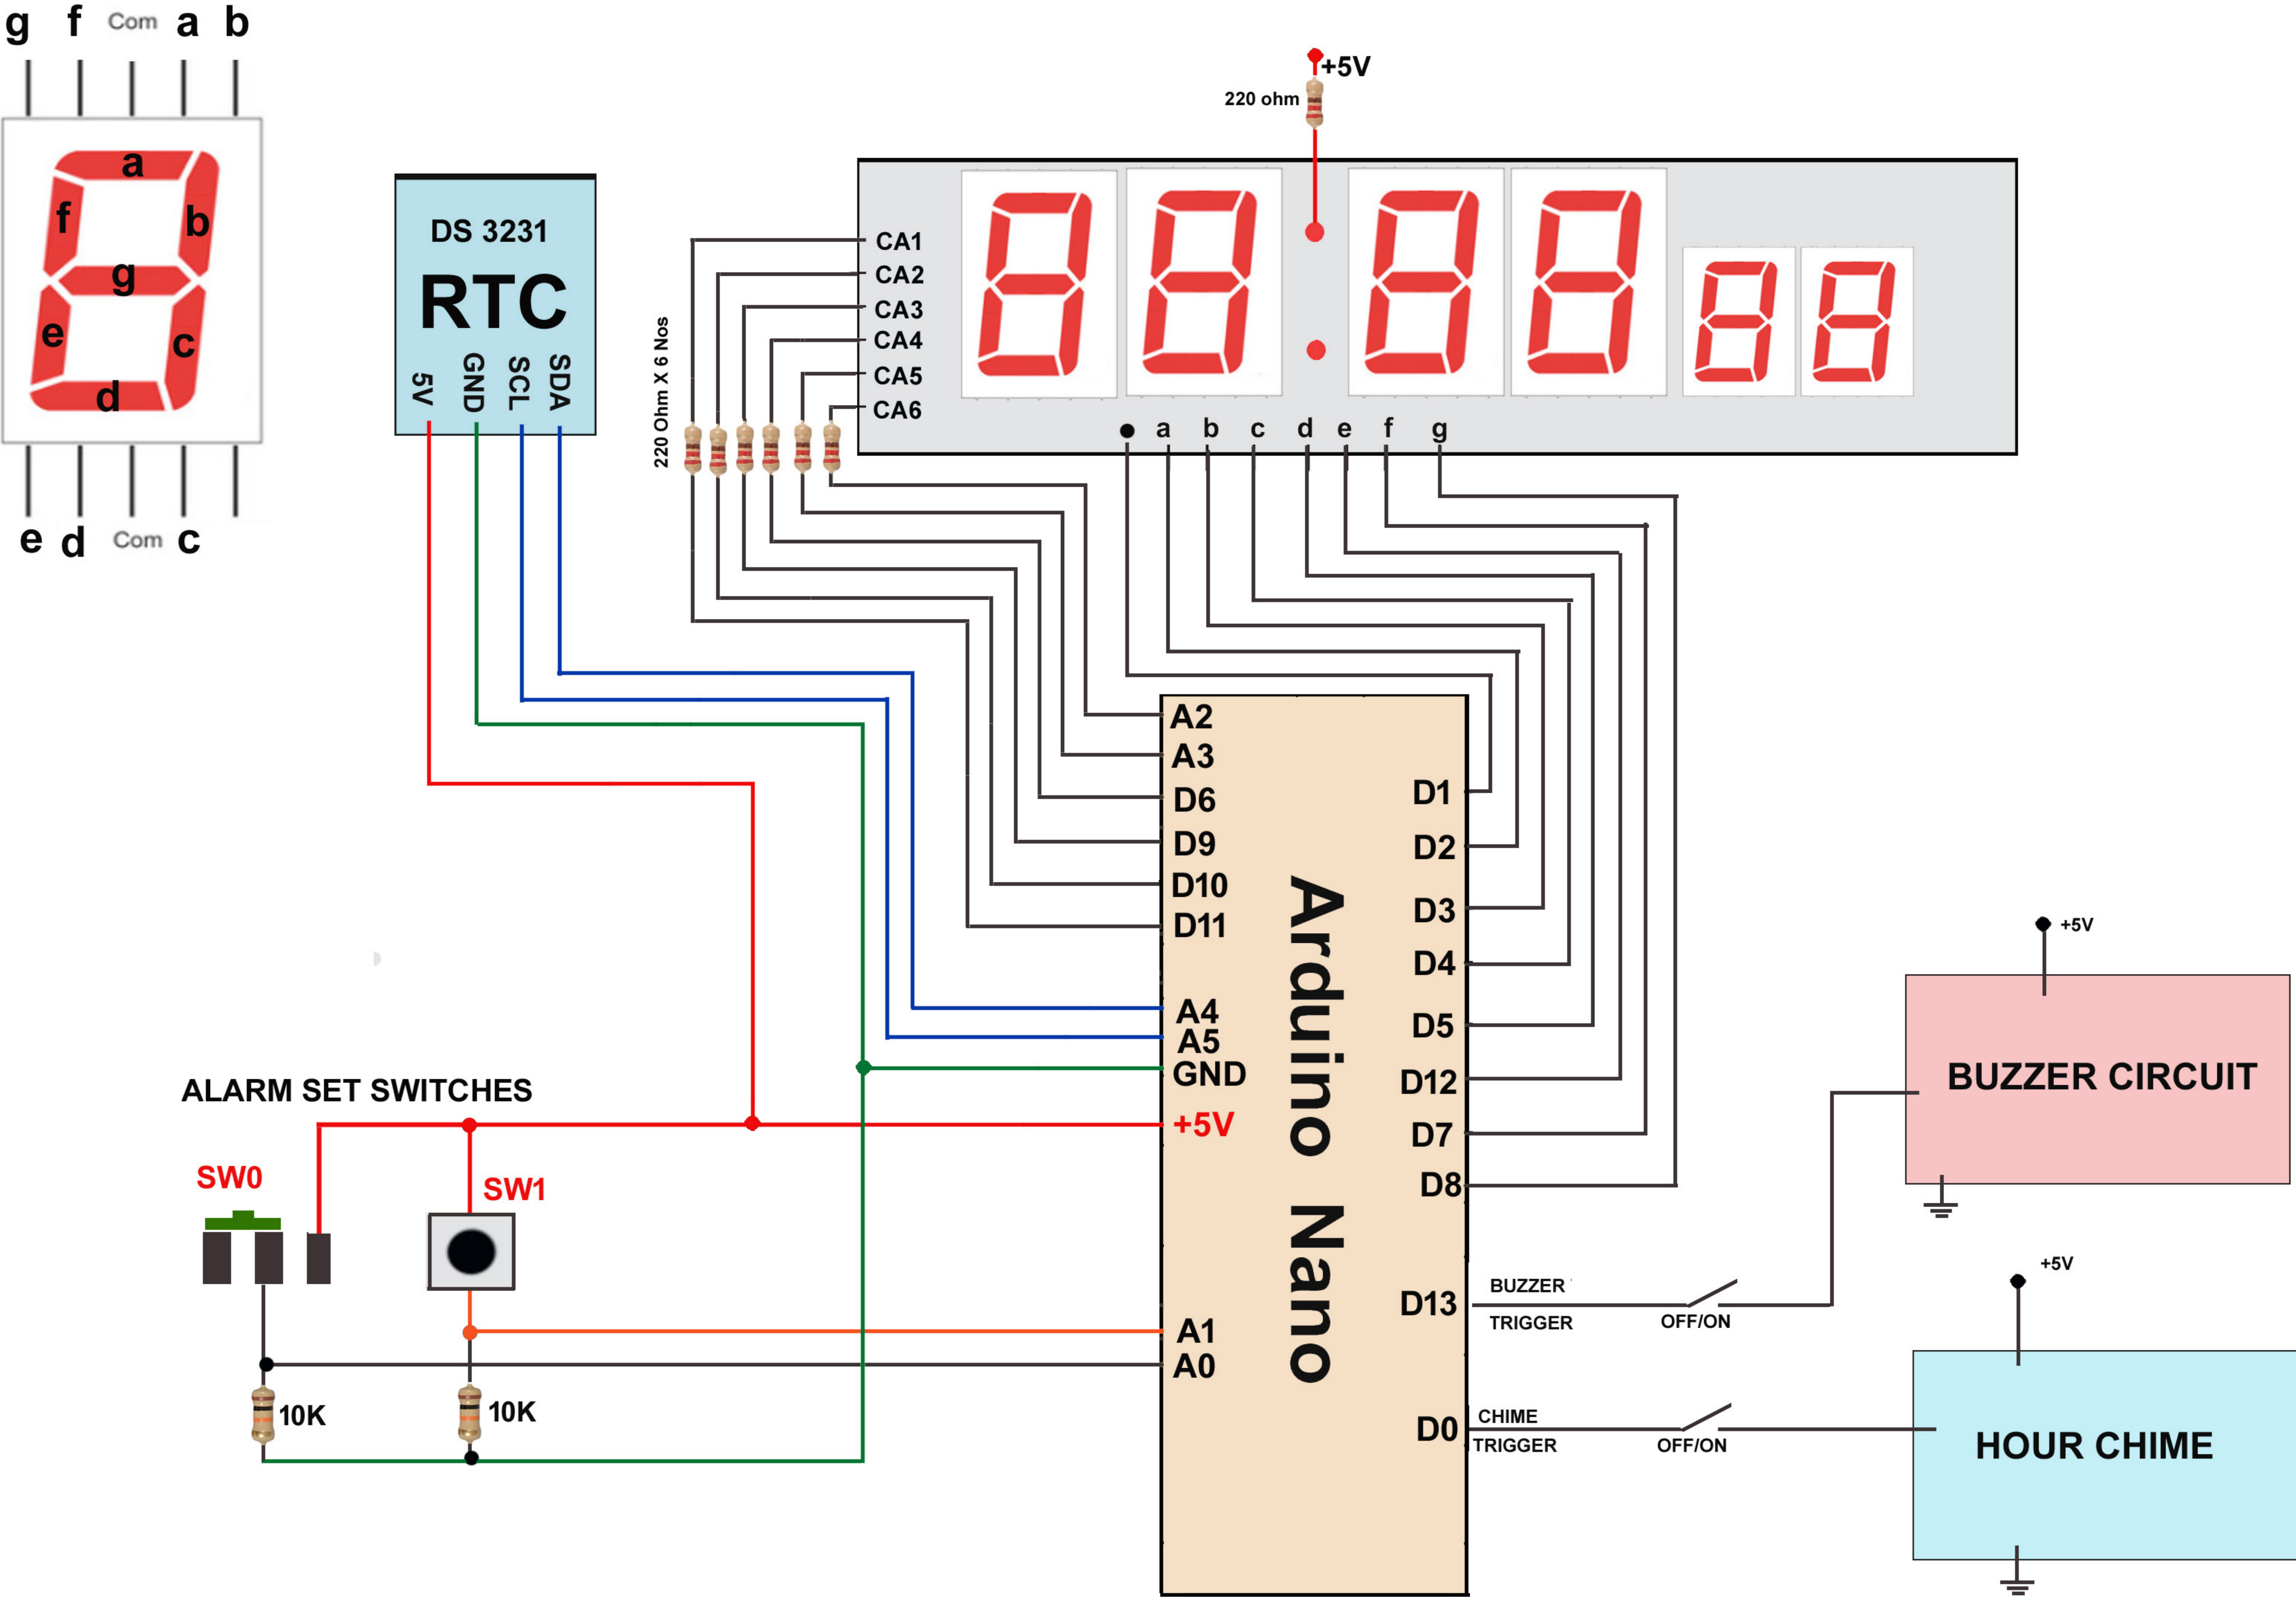

# LED SEVEN SEGMENT CLOCK WITH SECOND , HOUR CHIME AND ALARM USING ARDUINO NANO

## DISPLAY

## ARDUINO NANO

## DS3231 RTC