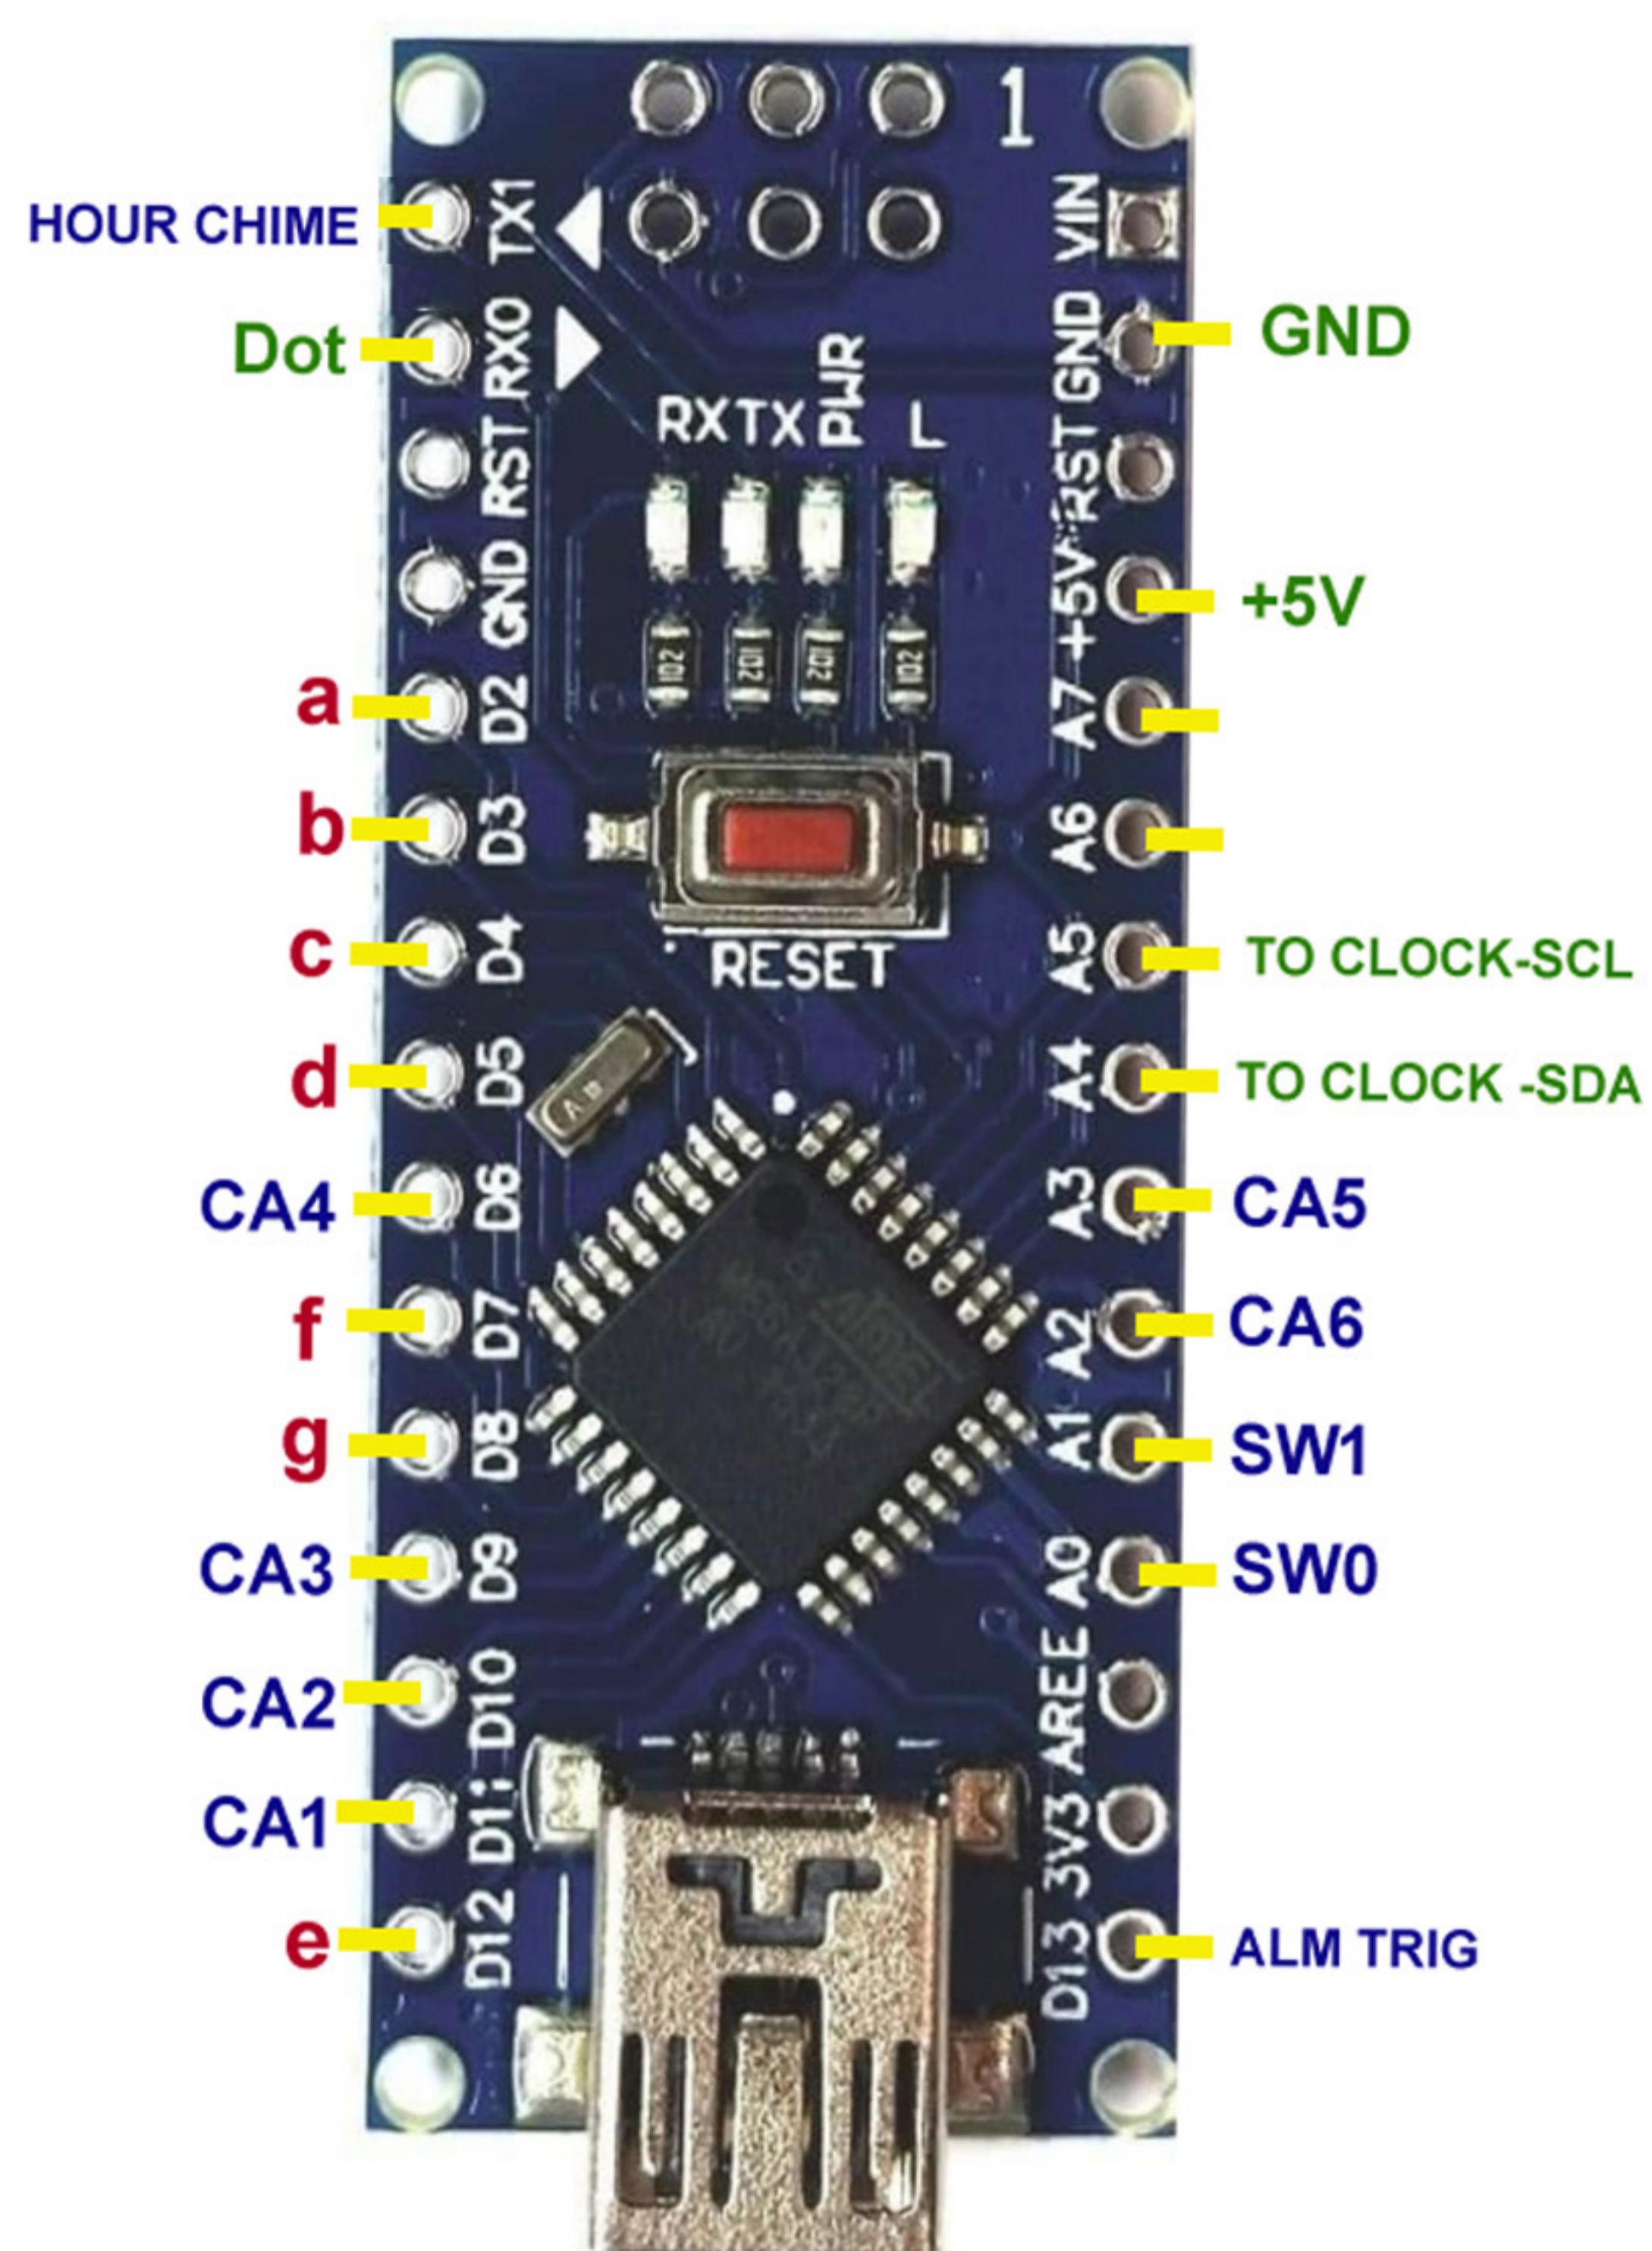

# LED SEVEN SEGMENT CLOCK WITH SECOND , HOUR CHIME AND ALARM USING ARDUINO NANO

## DISPLAY

## ARDUINO NANO

## DS3231 RTC