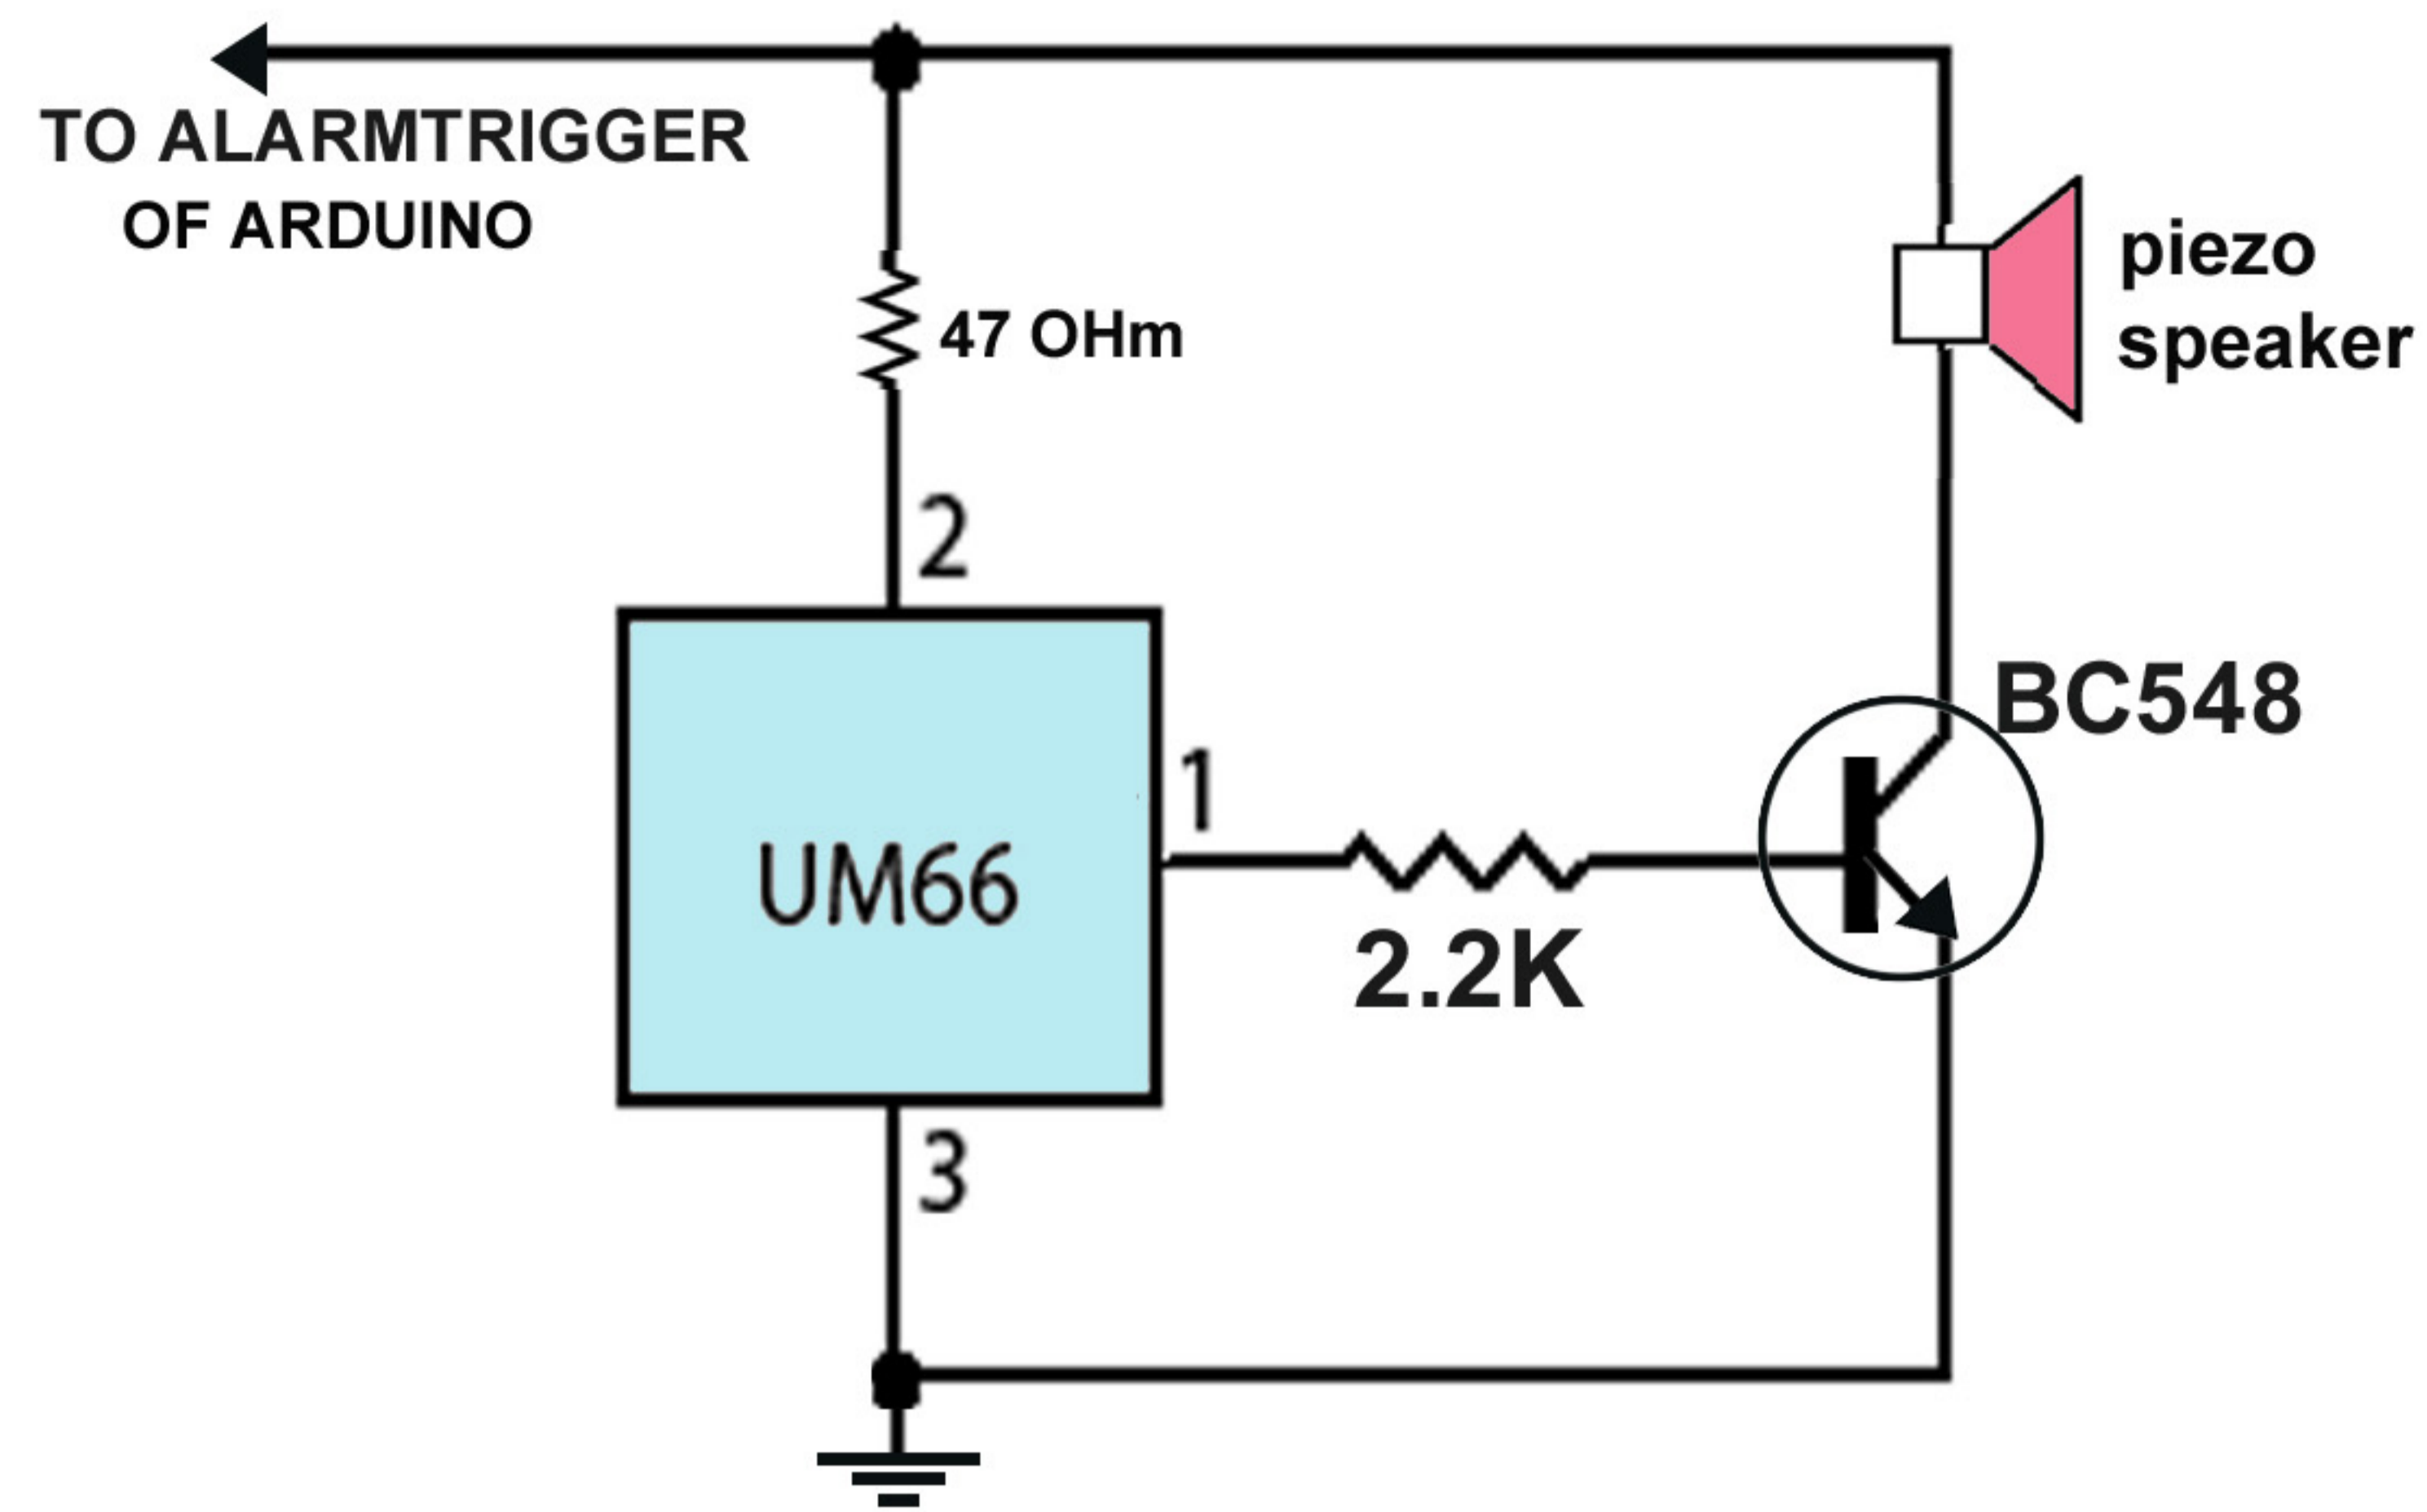

HOUR CHIME MUSIC GENERATOR USING UM66