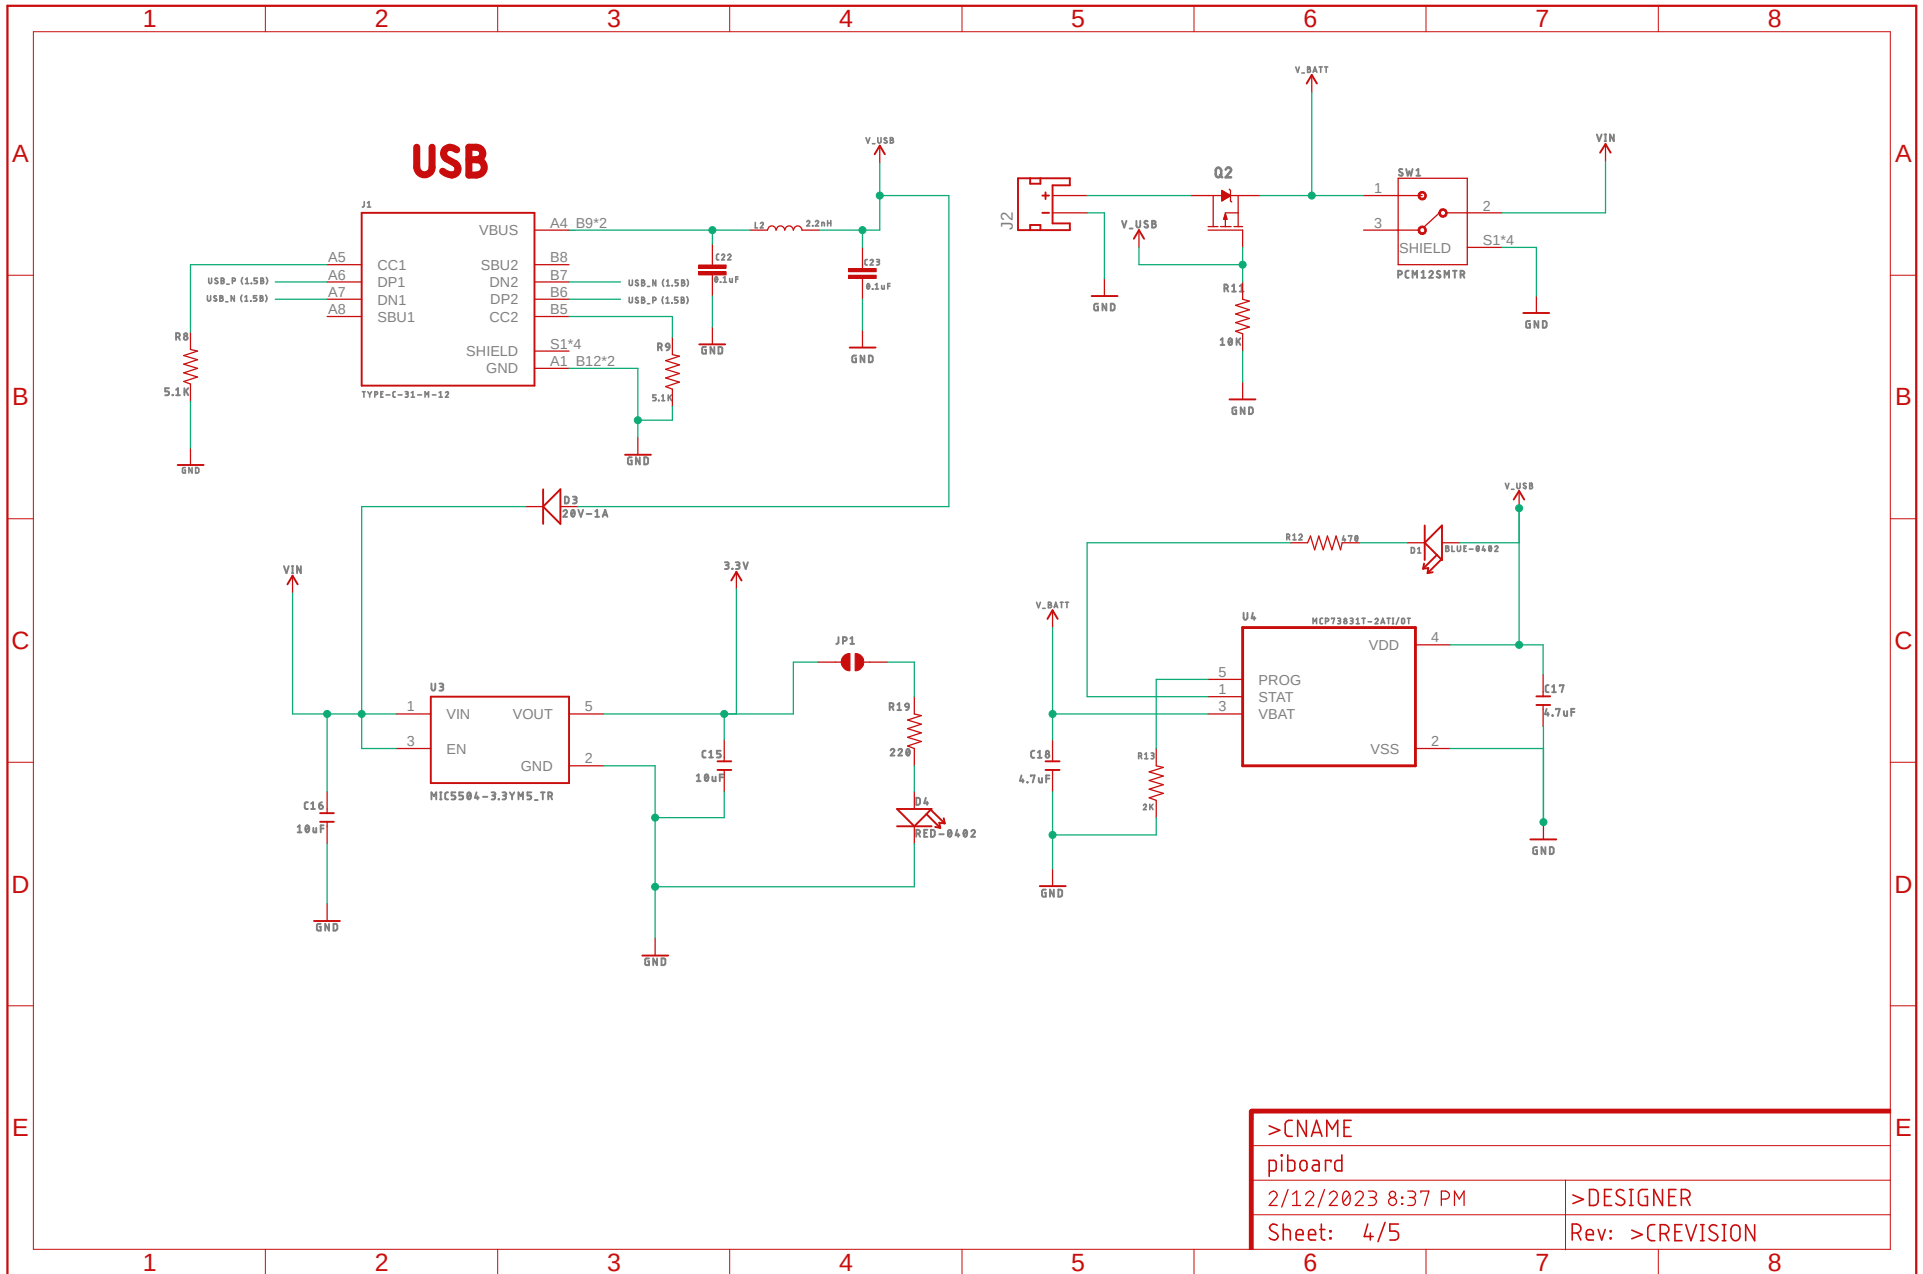

>CNAME	
piboard	
2/12/2023 8:37 PM	>DESIGNER
Sheet: 1/5	Rev: >CREVISION

>CNAME	
piboard	
2/12/2023 8:37 PM	>DESIGNER
Sheet: 2/5	Rev: >CREVISION

pboard	
2/12/2023 8:37 PM	
Sheet: 3/5	

>CNAME	
piboard	
2/12/2023 8:37 PM	>DESIGNER
Sheet: 4/5	Rev: >CREVISION