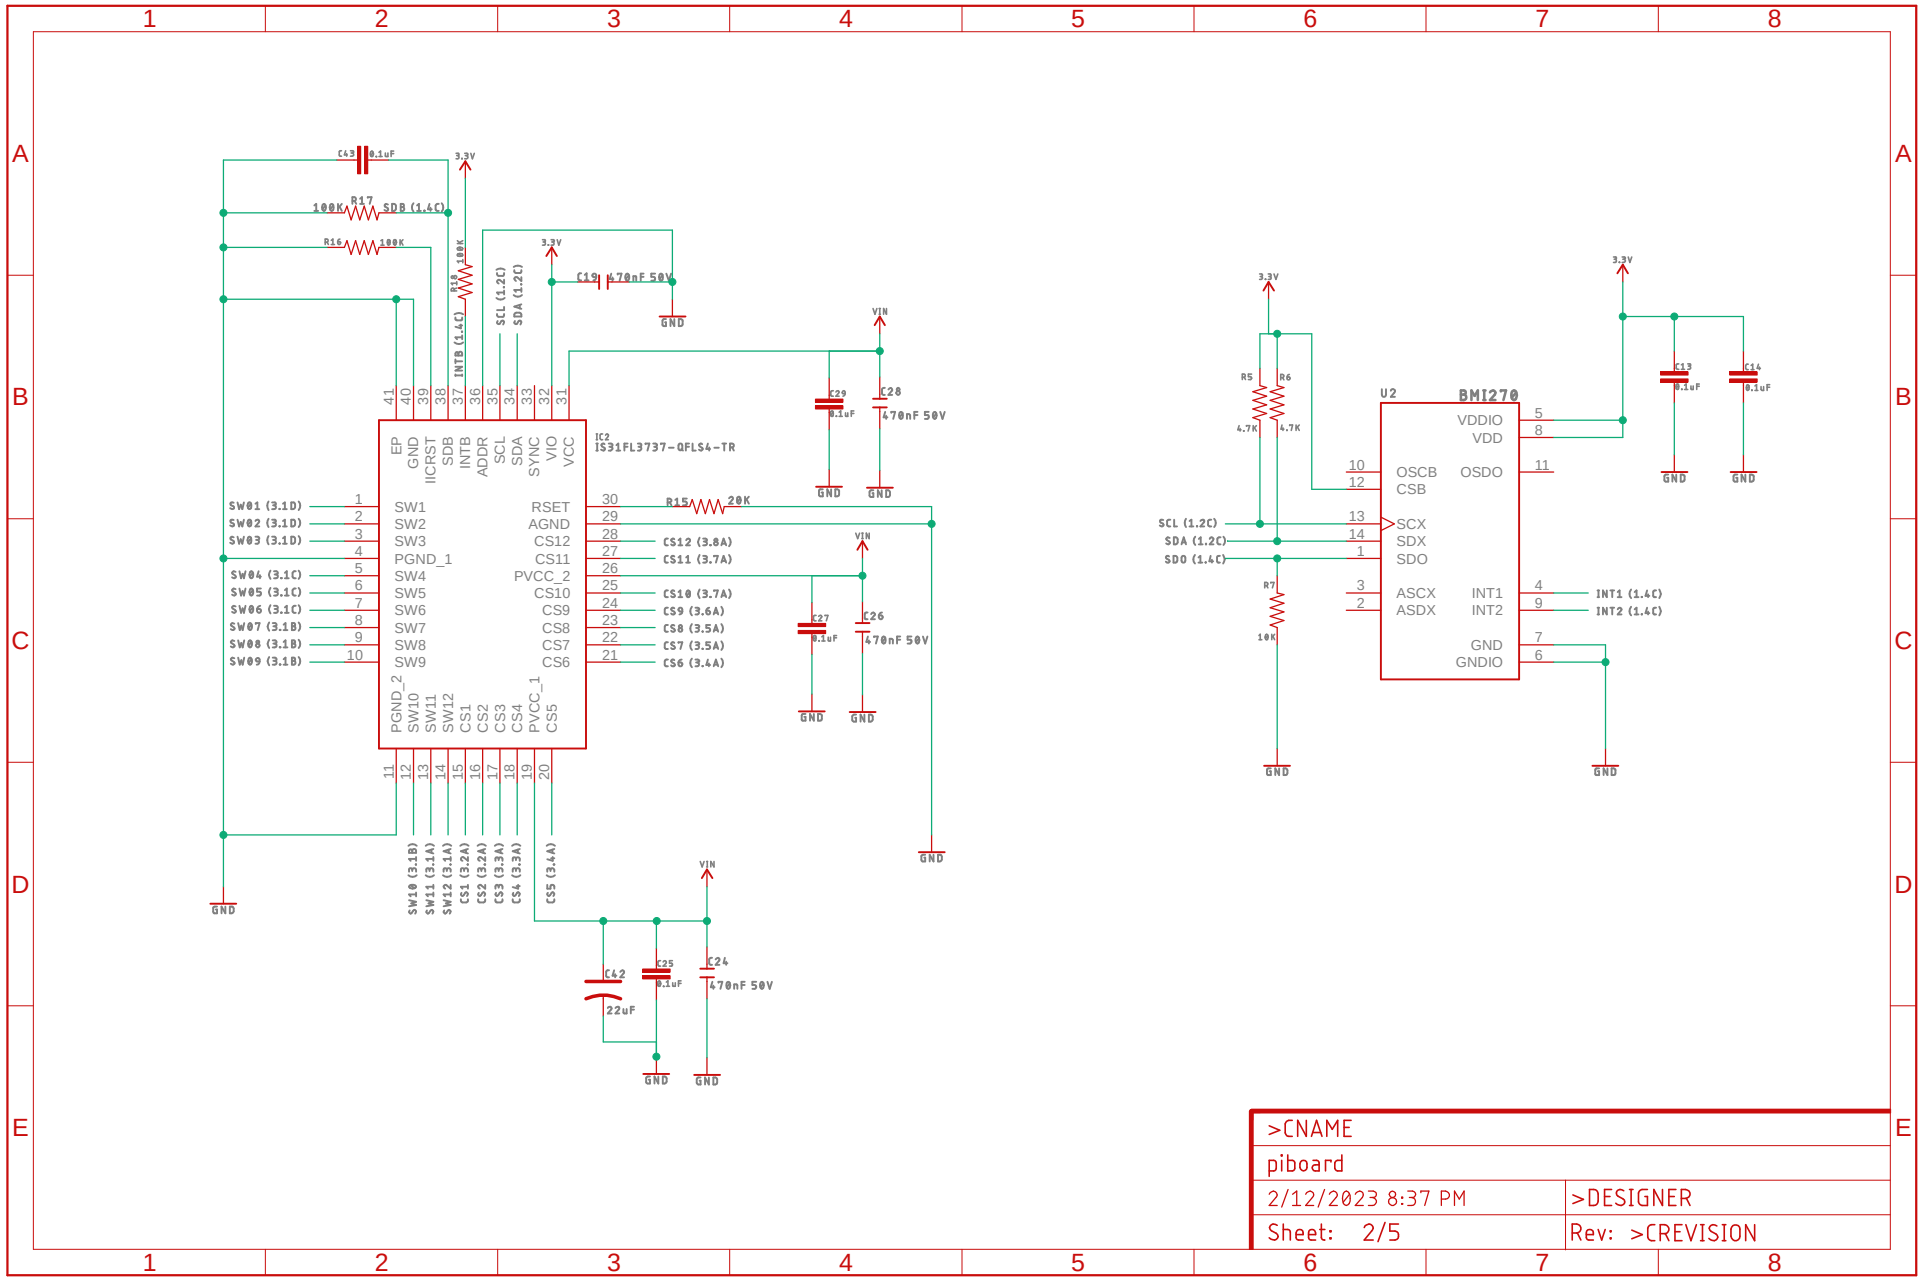

>CNAME	
piboard	
2/12/2023 8:37 PM	>DESIGNER
Sheet: 1/5	Rev: >CREVISION

>CNAME	
piboard	
2/12/2023 8:37 PM	>DESIGNER
Sheet: 2/5	Rev: >CREVISION

pboard	
2/12/2023 8:37 PM	
Sheet: 3/5	

>CNAME	
piboard	
2/12/2023 8:37 PM	>DESIGNER
Sheet: 4/5	Rev: >CREVISION