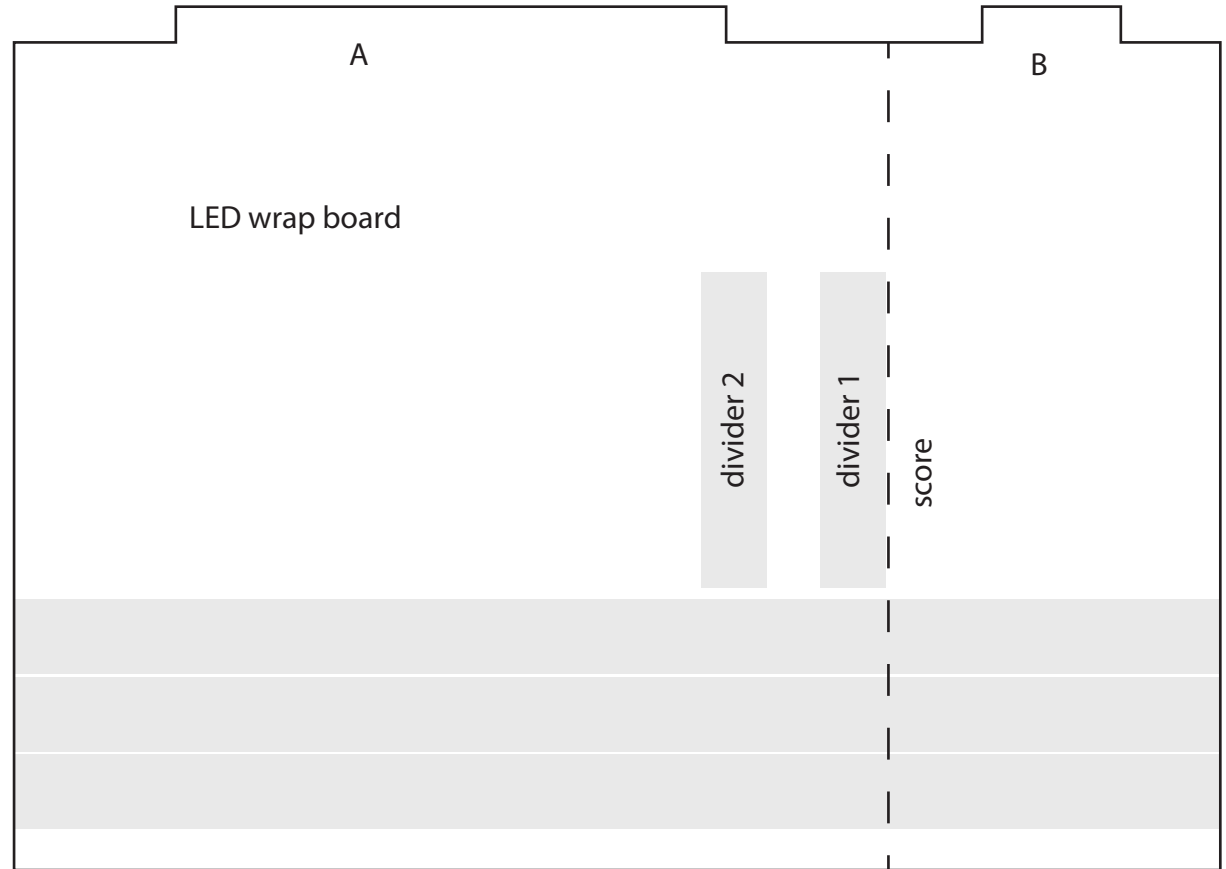

Foamcore LED holder

Foamcore rear sides
and light dividers

Foamcore base (8.5 x11")

Foamcore top