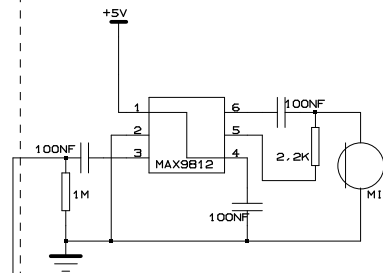

3.3V REGULATOR

PUSH MODE SELECT

AMPLIFIED SPEAKER

AMPLIFIED NOISE DETECTOR

BLUETOOTH MODULE

SERVO-MOTORS

AMPLIFIED SPEAKER

CHARGER BOOSTER BATTERY 5V/2A