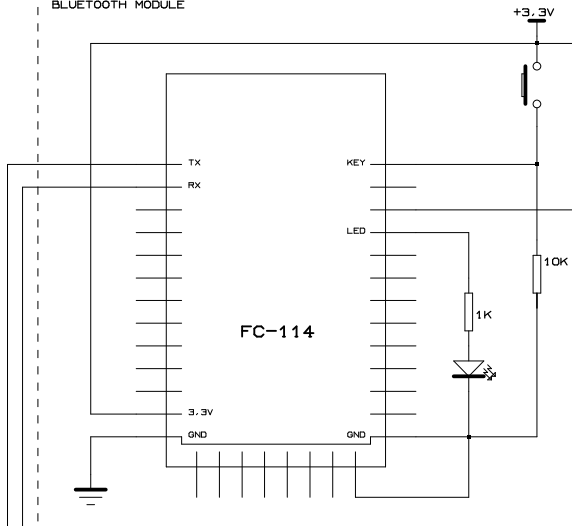

3.3V REGULATOR

PUSH MODE SELECT

AMPLIFIED SPEAKER

AMPLIFIED NOISE DETECTOR

BLUETOOTH MODULE

SERVO-MOTORS

AMPLIFIED SPEAKER

CHARGER BOOSTER BATTERY 5V/2A