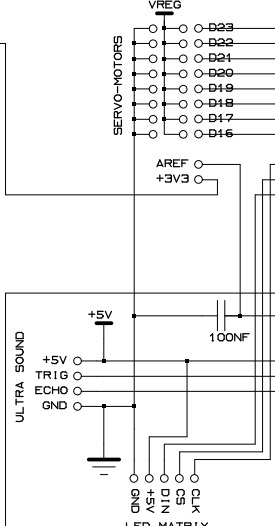

3.3V REGULATOR

PUSH MODE SELECT

AMPLIFIED SPEAKER

AMPLIFIED NOISE DETECTOR

BLUETOOTH MODULE

SERVO-MOTORS

AMPLIFIED SPEAKER

CHARGER BOOSTER BATTERY 5V/2A

BLUETOOTH TRANSFERT

ULTRA SOUND

AMPLIFIED SPEAKER

CHARGER BOOSTER BATTERY 5V/2A