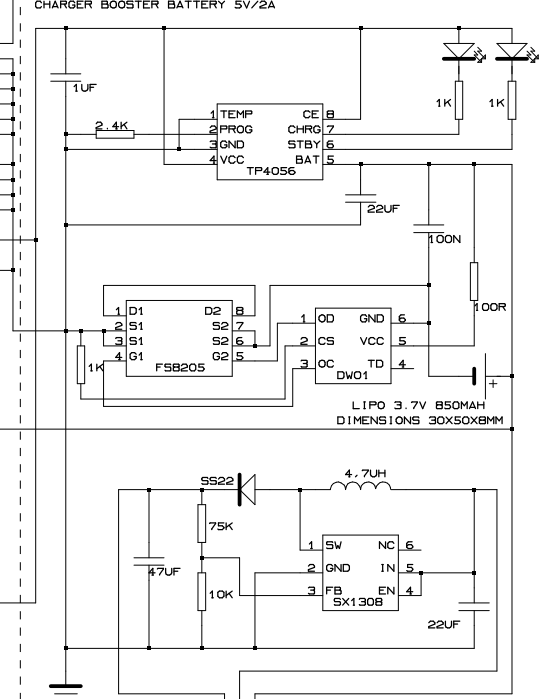

3.3V REGULATOR

PUSH MODE SELECT

AMPLIFIED SPEAKER

AMPLIFIED NOISE DETECTOR

BLUETOOTH MODULE

SERVO-MOTORS

AMPLIFIED SPEAKER

CHARGER BOOSTER BATTERY 5V/2A