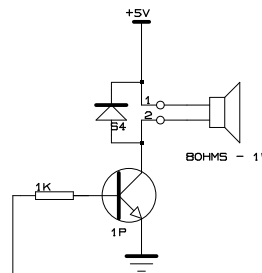

3.3V REGULATOR

PUSH MODE SELECT

AMPLIFIED SPEAKER

AMPLIFIED NOISE DETECTOR

BLUETOOTH MODULE

SERVO-MOTORS

AMPLIFIED SPEAKER

CHARGER BOOSTER BATTERY 5V/2A

BLUETOOTH TRANSFERT

ULTRA SOUND

AMPLIFIED SPEAKER

CHARGER BOOSTER BATTERY 5V/2A