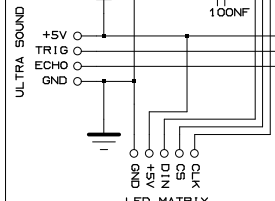

3.3V REGULATOR

PUSH MODE SELECT

AMPLIFIED SPEAKER

AMPLIFIED NOISE DETECTOR

BLUETOOTH MODULE

SERVO-MOTORS

AMPLIFIED SPEAKER

CHARGER BOOSTER BATTERY 5V/2A

BLUETOOTH TRANSFERT

ULTRA SOUND

AMPLIFIED SPEAKER

CHARGER BOOSTER BATTERY 5V/2A