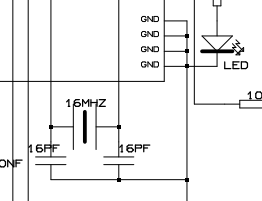

AMPLIFIED SPEAKER