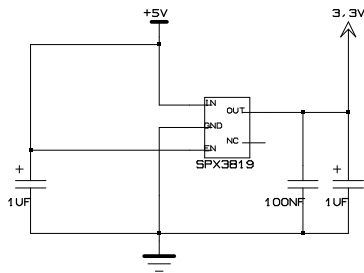

3.3V REGULATOR

PUSH MODE SELECT

AMPLIFIED SPEAKER

AMPLIFIED NOISE DETECTOR

BLUETOOTH MODULE

SERVO-MOTORS

AMPLIFIED SPEAKER

CHARGER BOOSTER BATTERY 5V/2A