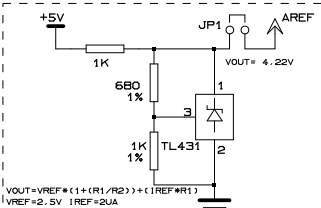

3.3V REGULATOR

PUSH MODE SELECT

AMPLIFIED SPEAKER

AMPLIFIED NOISE DETECTOR

BLUETOOTH MODULE

SERVO-MOTORS

AMPLIFIED SPEAKER

CHARGER BOOSTER BATTERY 5V/2A

BLUETOOTH TRANSFERT

ULTRA SOUND

AMPLIFIED SPEAKER

CHARGER BOOSTER BATTERY 5V/2A