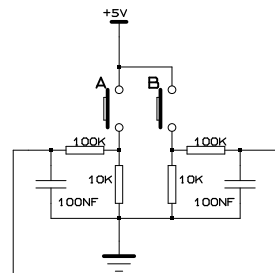

3.3V REGULATOR

PUSH MODE SELECT

AMPLIFIED SPEAKER

AMPLIFIED NOISE DETECTOR

BLUETOOTH MODULE

SERVO-MOTORS

AMPLIFIED SPEAKER

CHARGER BOOSTER BATTERY 5V/2A