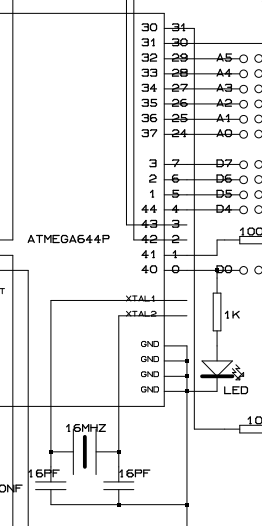

3.3V REGULATOR

PUSH MODE SELECT

AMPLIFIED SPEAKER

AMPLIFIED NOISE DETECTOR

BLUETOOTH MODULE

SERVO-MOTORS

AMPLIFIED SPEAKER

CHARGER BOOSTER BATTERY 5V/2A