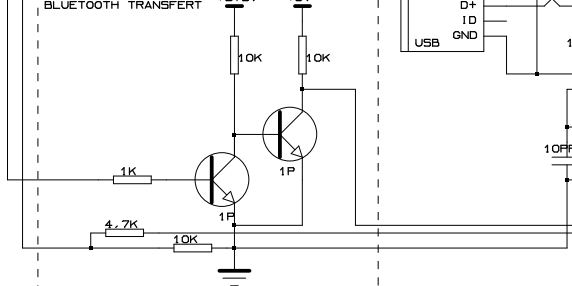

BLUETOOTH TRANSFERT

ULTRA SOUND

AMPLIFIED SPEAKER

CHARGER BOOSTER BATTERY 5V/2A