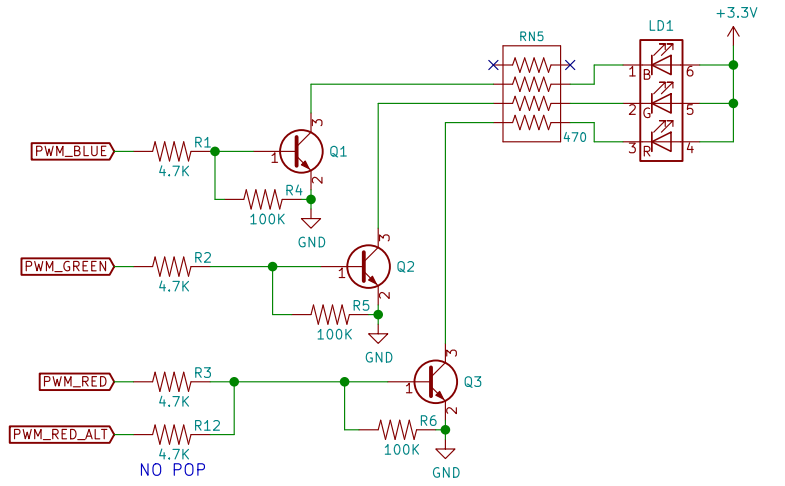

POCKETBEAGLE HEADERS

USB1 HOST

EMULATED 7 SEGMENTS

DEBUG CONSOLE

RGB LED

ACCELEROMETER

USER BUTTON

POWER BUTTON

RESET BUTTON

THUMBWHEEL