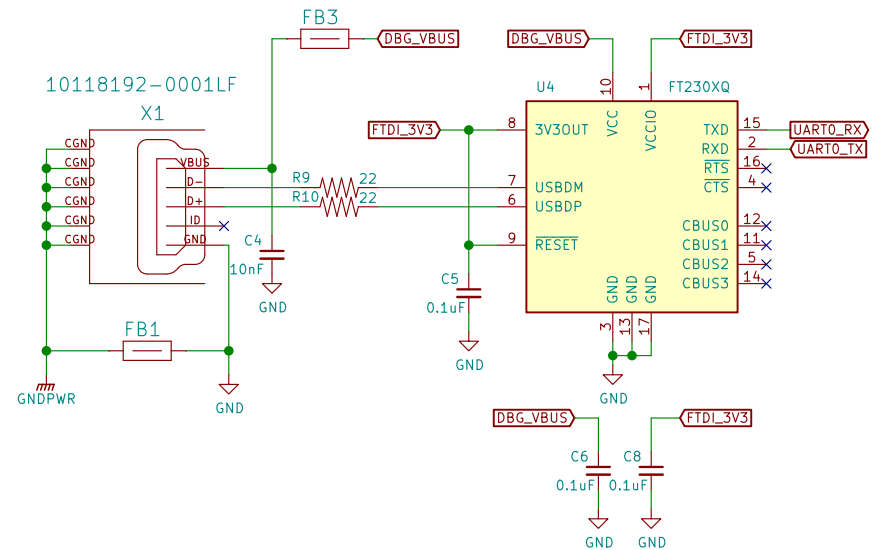

POCKETBEAGLE HEADERS

USB1 HOST

EMULATED 7 SEGMENTS

DEBUG CONSOLE

RGB LED

ACCELEROMETER

USER BUTTON

POWER BUTTON

RESET BUTTON

THUMBWHEEL