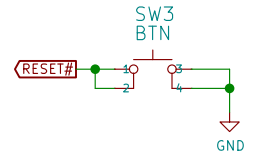

POCKETBEAGLE HEADERS

USB1 HOST

EMULATED 7 SEGMENTS

DEBUG CONSOLE

RGB LED

ACCELEROMETER

USER BUTTON

POWER BUTTON

RESET BUTTON

THUMBWHEEL