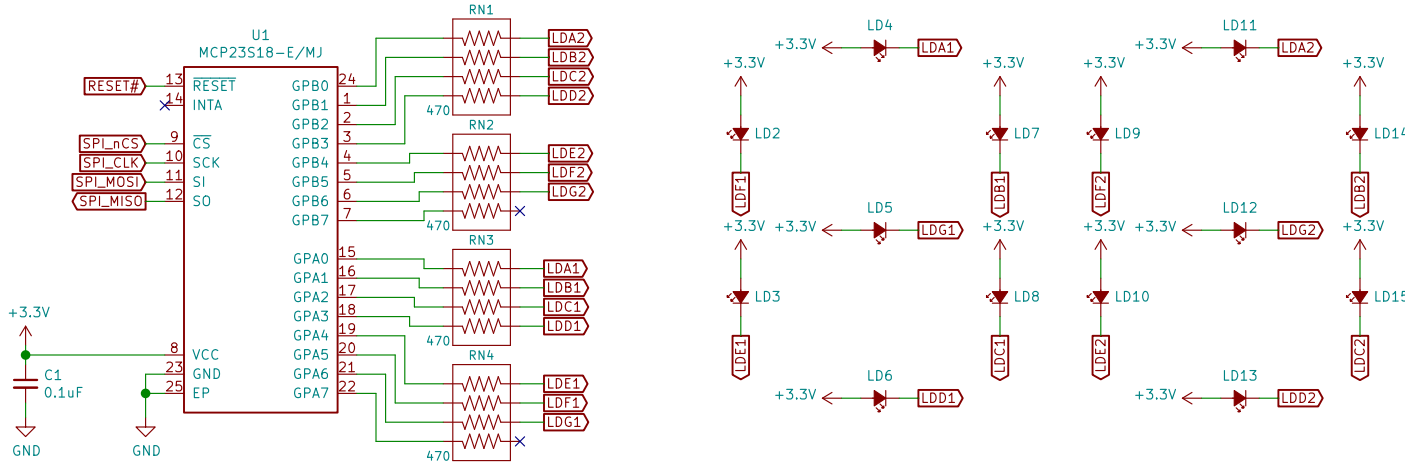

POCKETBEAGLE HEADERS

USB1 HOST

EMULATED 7 SEGMENTS

DEBUG CONSOLE

RGB LED

ACCELEROMETER

USER BUTTON

POWER BUTTON

RESET BUTTON

THUMBWHEEL