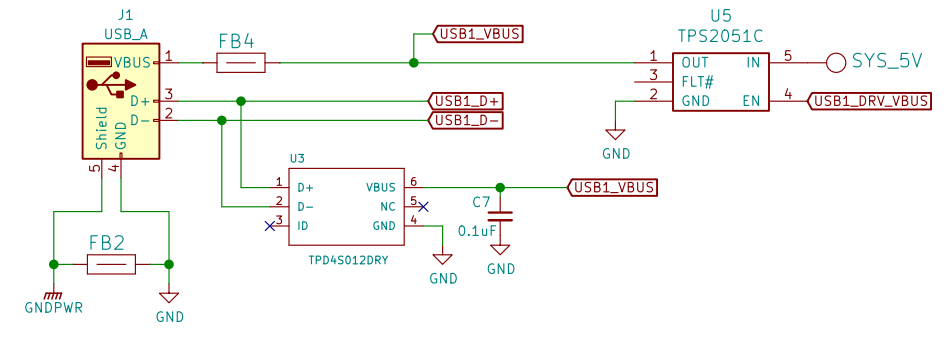

POCKETBEAGLE HEADERS

USB1 HOST

EMULATED 7 SEGMENTS

DEBUG CONSOLE

RGB LED

ACCELEROMETER

USER BUTTON

POWER BUTTON

RESET BUTTON

THUMBWHEEL