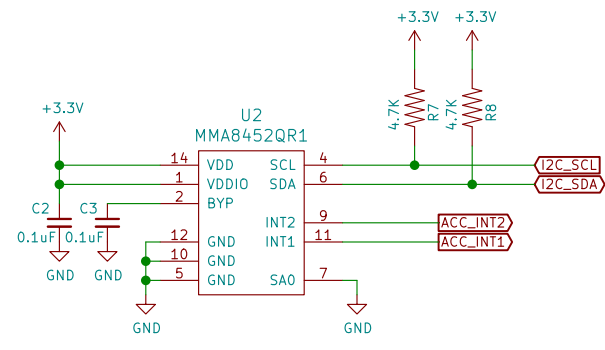

POCKETBEAGLE HEADERS

USB1 HOST

EMULATED 7 SEGMENTS

DEBUG CONSOLE

RGB LED

ACCELEROMETER

USER BUTTON

POWER BUTTON

RESET BUTTON

THUMBWHEEL