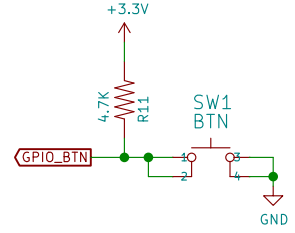

POCKETBEAGLE HEADERS

USB1 HOST

EMULATED 7 SEGMENTS

DEBUG CONSOLE

RGB LED

ACCELEROMETER

USER BUTTON

POWER BUTTON

RESET BUTTON

THUMBWHEEL