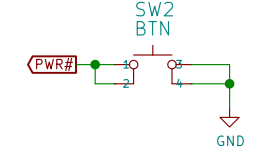

POCKETBEAGLE HEADERS

USB1 HOST

EMULATED 7 SEGMENTS

DEBUG CONSOLE

RGB LED

ACCELEROMETER

USER BUTTON

POWER BUTTON

RESET BUTTON

THUMBWHEEL