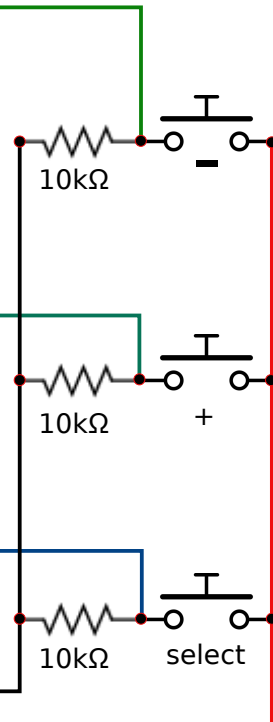

clock DS3231
ZS-042

relais
velleman
VMA406

telephone activation clock

Erik Luyten
March 9th 2019

sketch: TELEPHONECLOCK.ino