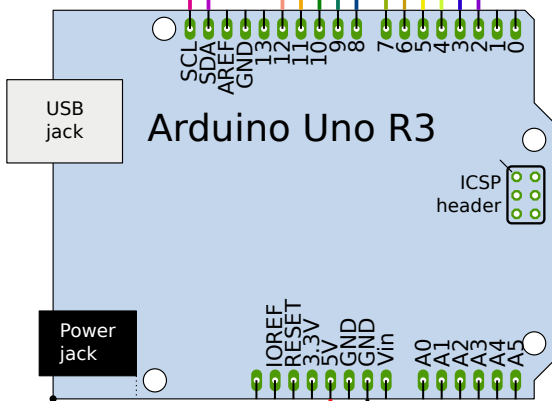

clock DS3231
ZS-042

relais
velleman
VMA406

telephone activation clock

Erik Luyten
March 9th 2019

sketch: TELEPHONECLOCK.ino