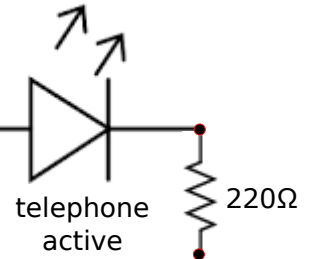

clock DS3231
ZS-042

relais
velleman
VMA406

telephone activation clock

Erik Luyten
March 9th 2019

sketch: TELEPHONECLOCK.ino