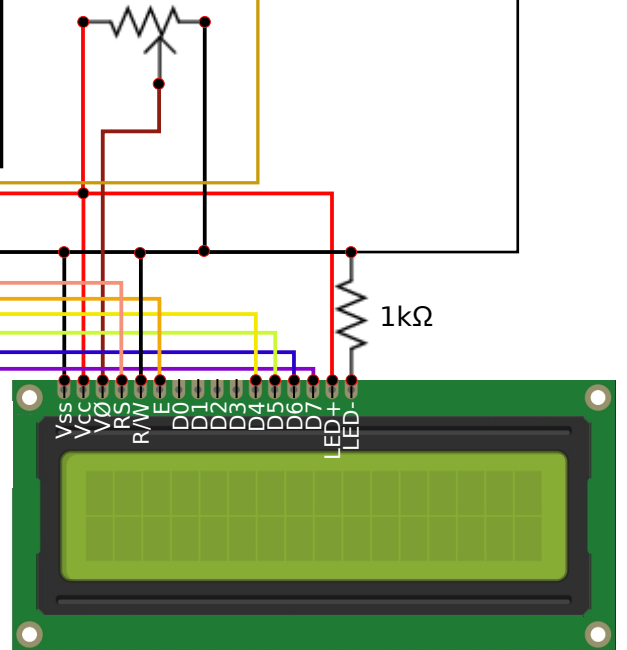

clock DS3231
ZS-042

relais
velleman
VMA406

telephone activation clock

Erik Luyten
March 9th 2019

sketch: TELEPHONECLOCK.ino