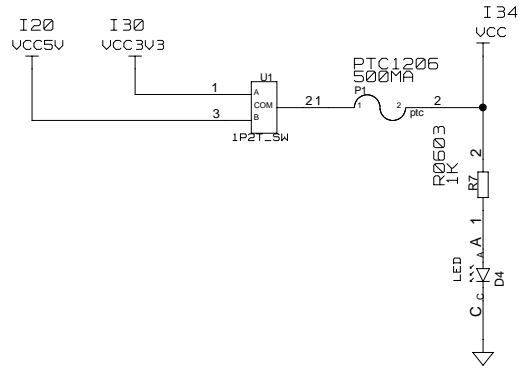

POWER SUPPLY BLOCK

TITLE:	ITEADUINO UNO	DATE:
ENGINEER:	ZHENG ZHIYU	PAGE:

TITLE:	DATE:
ENGINEER:	PAGE:

TITLE:	DATE:
ENGINEER:	PAGE: