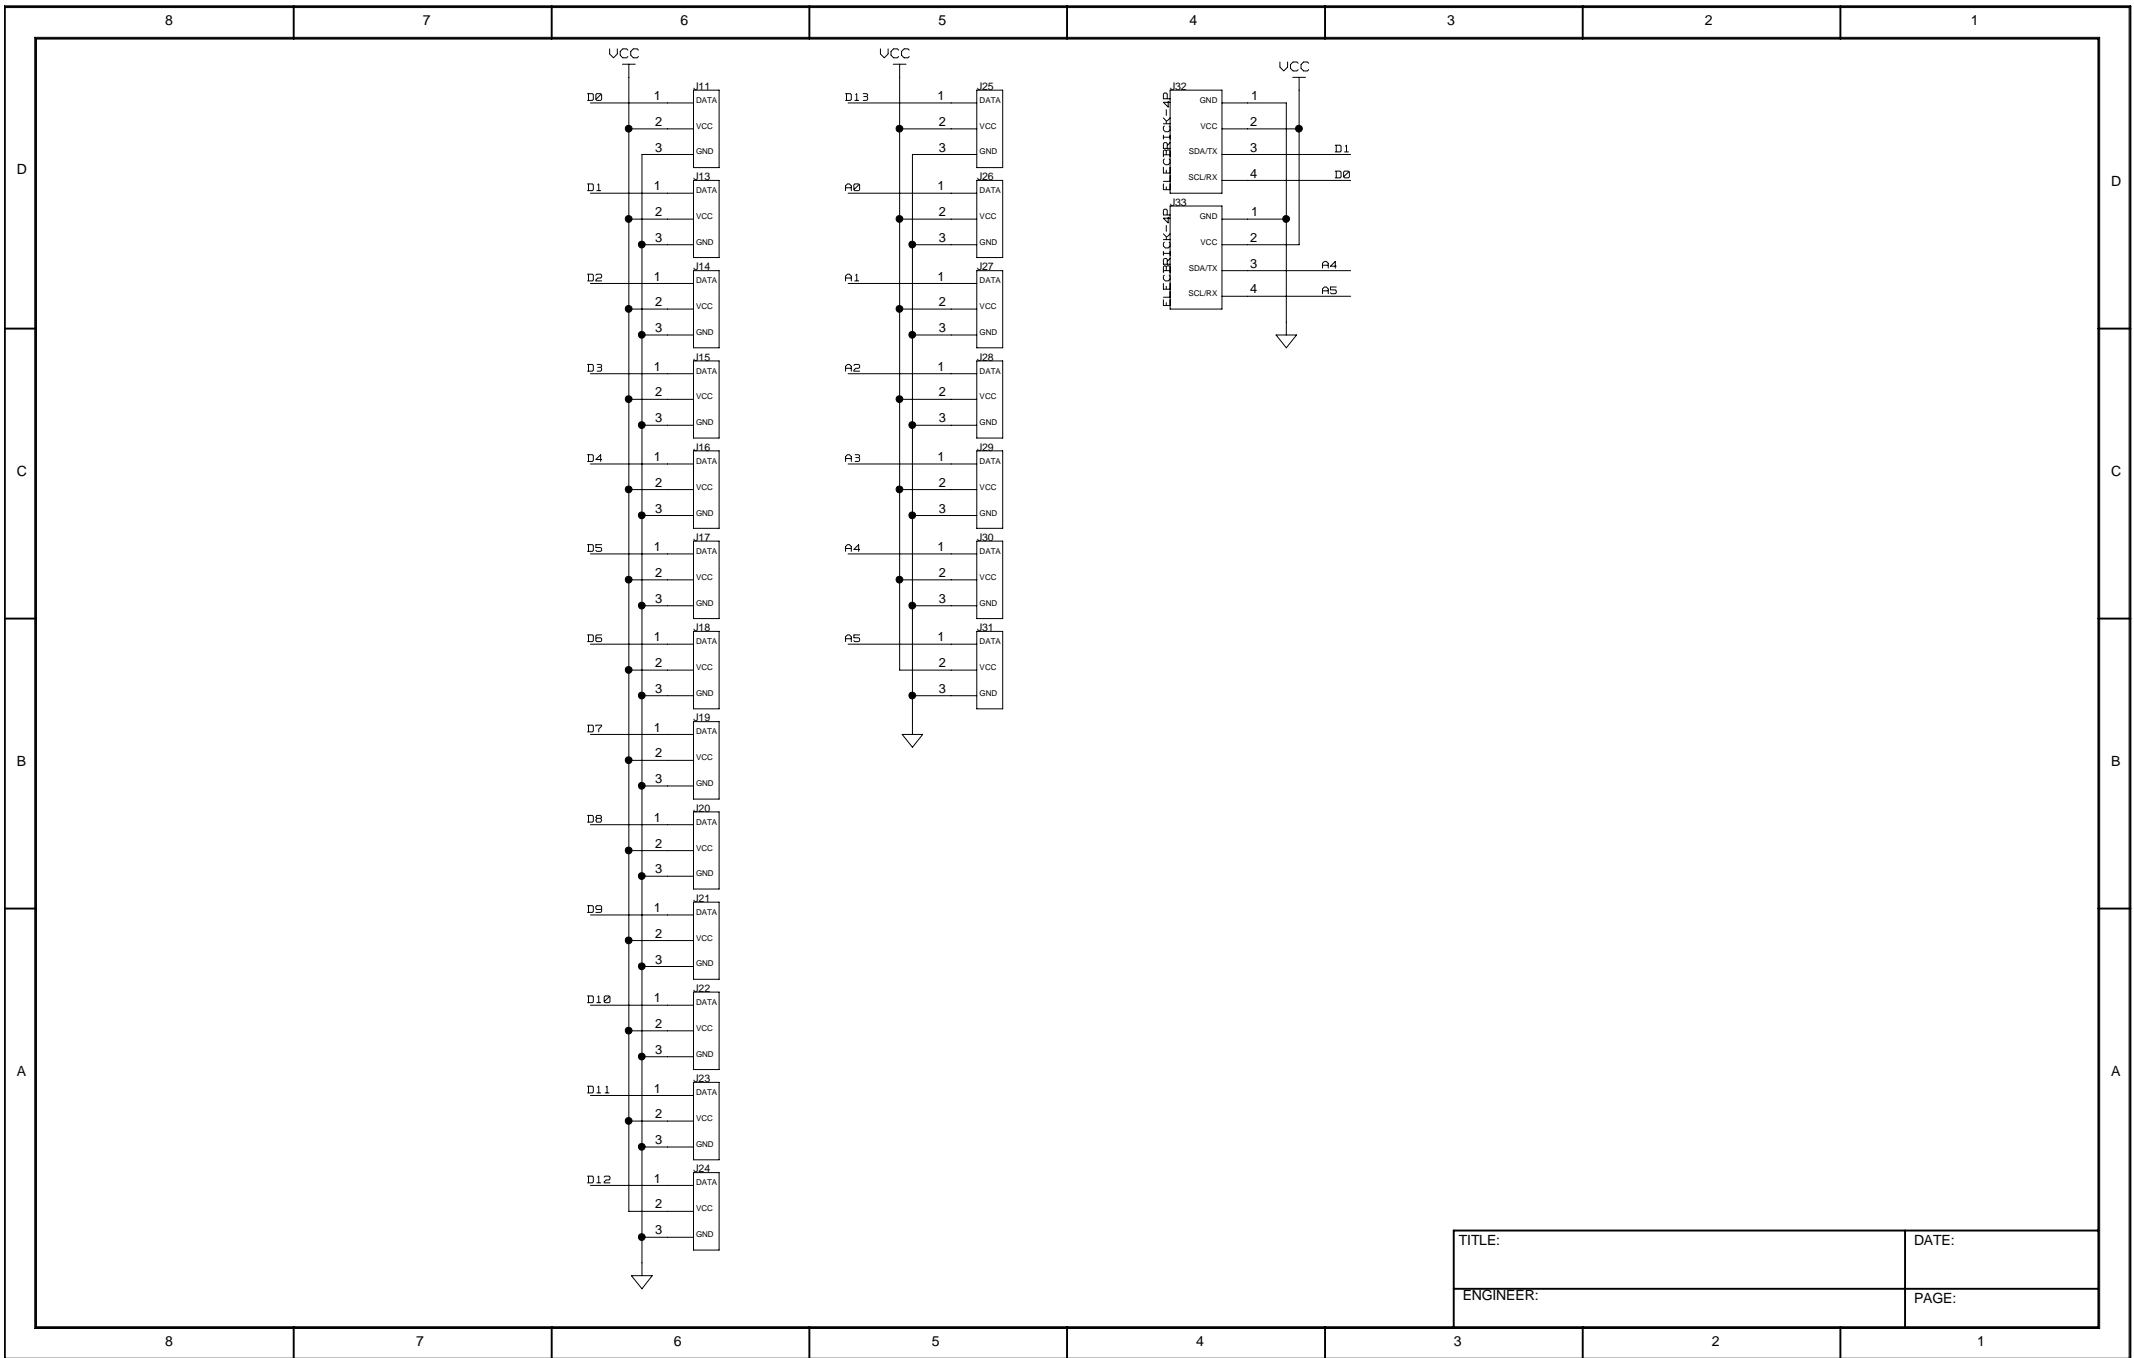

POWER SUPPLY BLOCK

TITLE:	ITEADUINO UNO	DATE:
ENGINEER:	ZHENG ZHIYU	PAGE:

TITLE:	DATE:
ENGINEER:	PAGE:

TITLE:	DATE:
ENGINEER:	PAGE: