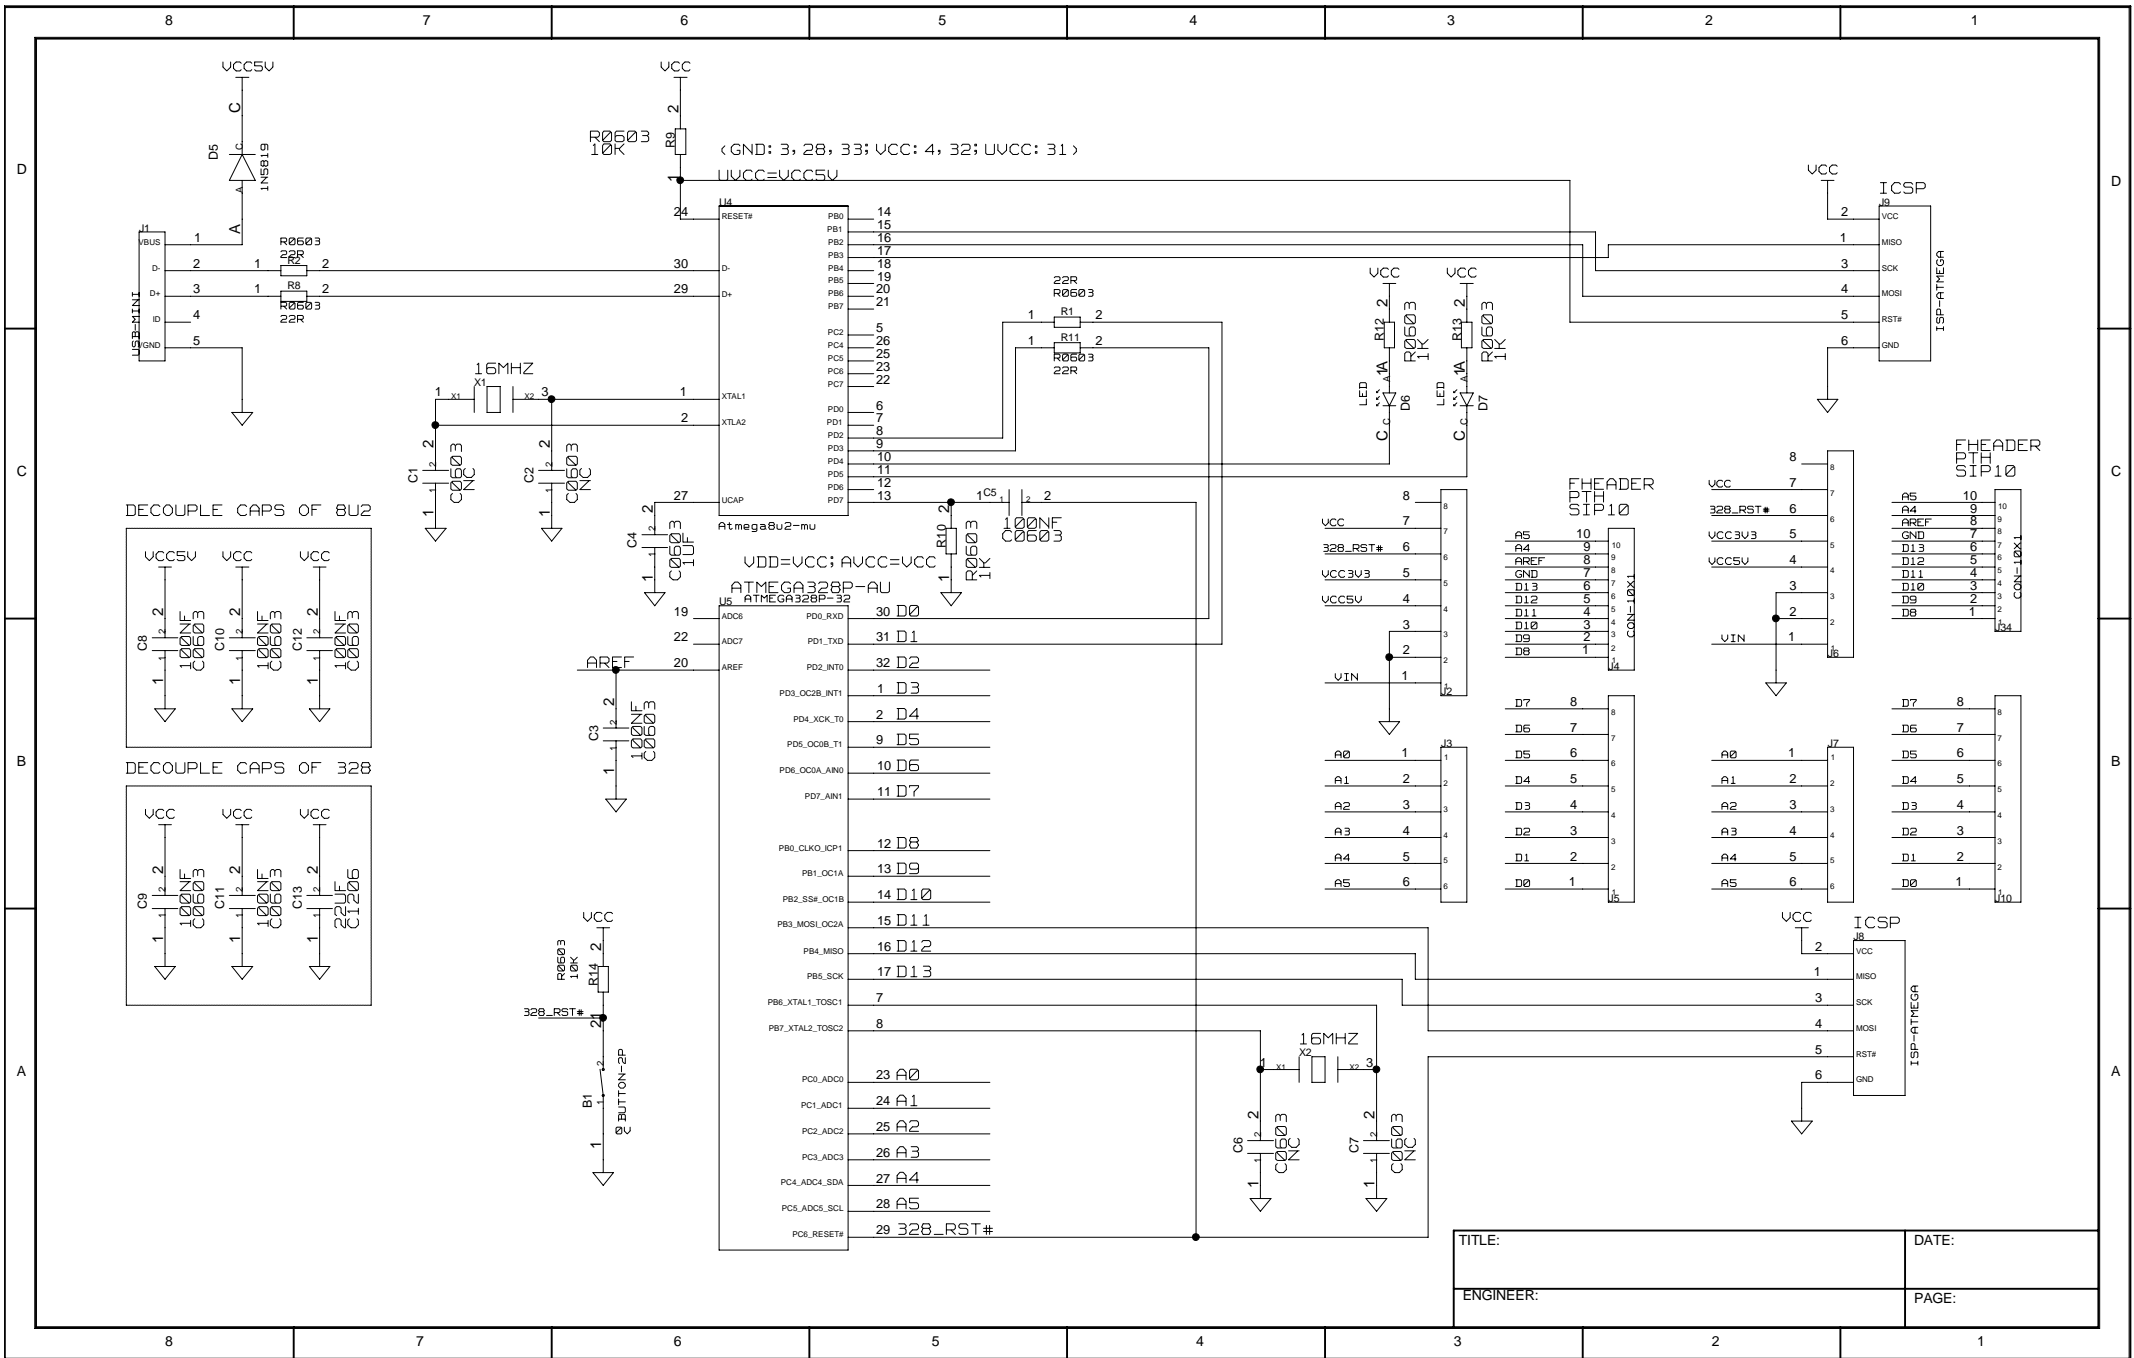

POWER SUPPLY BLOCK

TITLE:	ITEADUINO UNO	DATE:
ENGINEER:	ZHENG ZHIYU	PAGE:

TITLE:	DATE:
ENGINEER:	PAGE:

TITLE:	DATE:
ENGINEER:	PAGE: